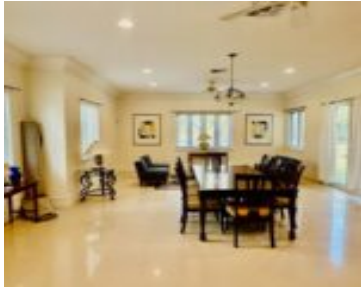

# WESTRIDGE NEW PROVIDENCE/PARADISE ISLAND

<https://wateredgebahamas.com>

Introducing a beautifully appointed two-story residence in the exclusive community of Westridge, a rare opportunity to live in a turn-key home in one of western New Providence's most desirable enclaves. Set on a sprawling one-acre lot, this five-bedroom, four and one-half bathroom home is designed for both comfortable living and effortless entertaining. The interior features [...]