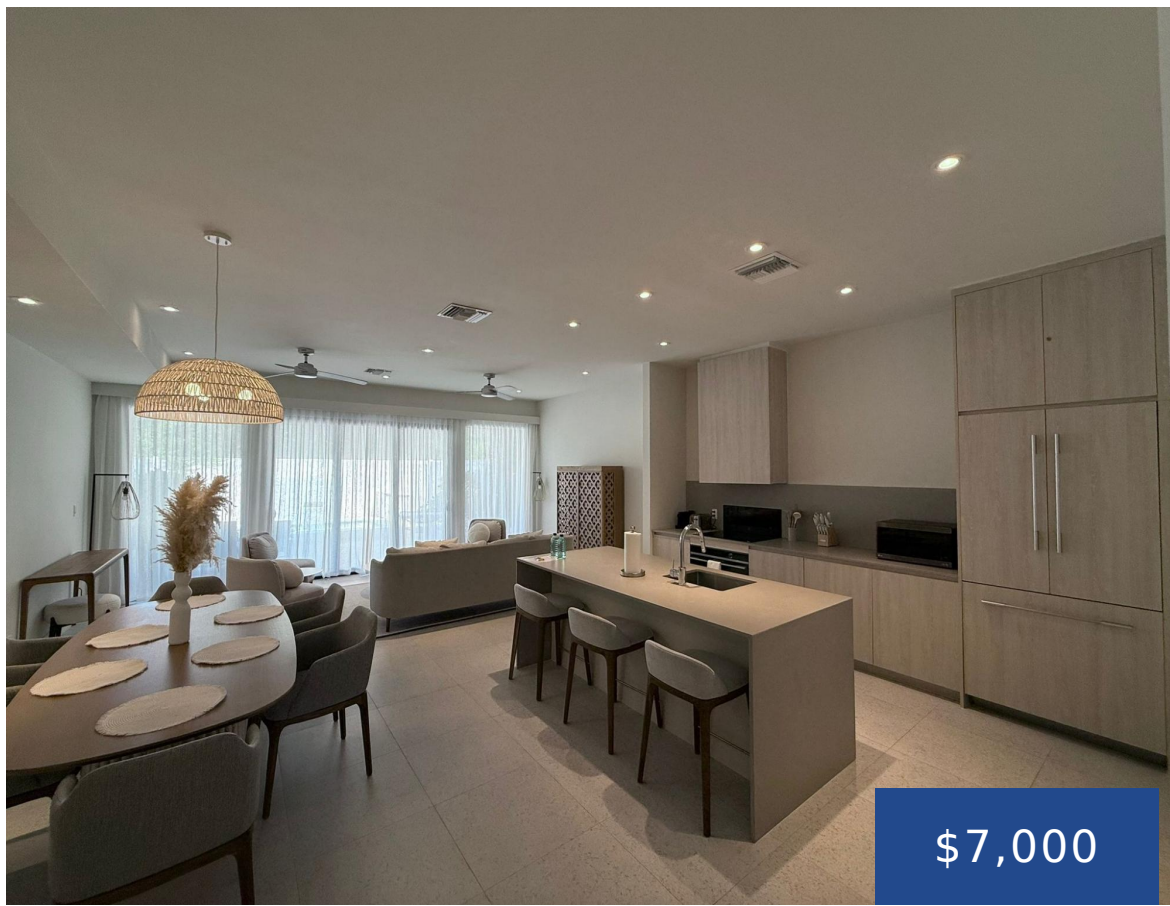

# WESTEND TOWNHOME NEW PROVIDENCE/PARADISE ISLAND

<https://wateredgebahamas.com>

This fully furnished townhome is in Westend, a newly developed Gated community in the Love Beach neighborhood. This two-story unit has a master bedroom with an en-suite, two guest bedrooms, a full laundry room, and a guest bathroom upstairs, as well as a powder room downstairs. This townhome has 10-foot ceilings throughout and hurricane sliding [...]