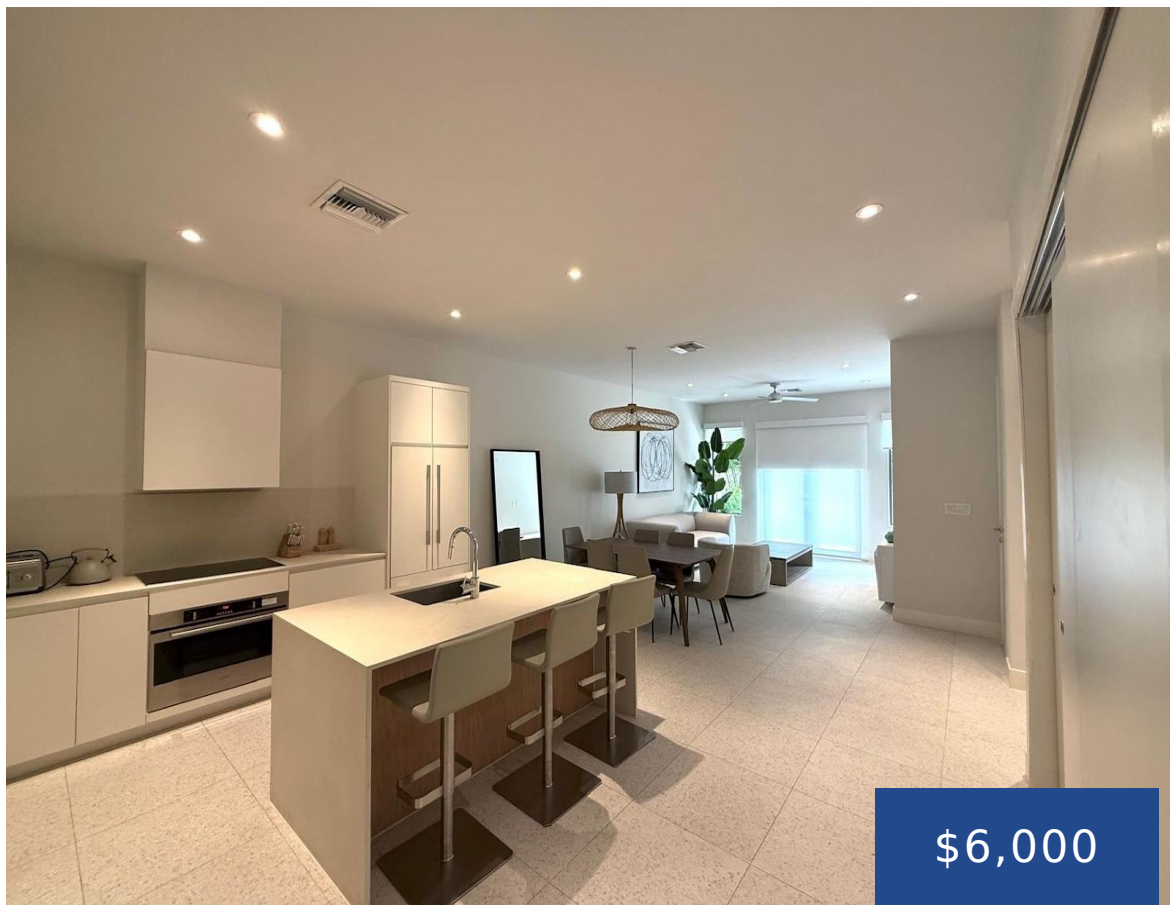

WESTEND CONDOS NEW PROVIDENCE/PARADISE ISLAND

<https://wateredgebahamas.com>

This fully furnished unit is located in Westend, a newly developed Gated community in Love Beach. The ground floor unit has a master bedroom with an en-suite, two guest bedrooms, and an additional guest bathroom. Each unit has 10-foot ceilings and sliding hurricane glass doors that open onto the back porch, creating a bright, open [...]

Lot Number: -

Category: Condo

Type: Condo

Bedrooms: 3 beds

Area: 1320 sq ft

Title of Property: WESTEND CONDOS

Island: New Providence/Paradise Island

Construction: Concrete Block

Total Finished Floor Area: 1320

Status: For Rent Only

Bathrooms: 2 baths

Lot size: 217800 sq ft

Property Features

Amenities: Swimming Pool, Fully Fenced, Stand-by Generator, 24 Hour Security, Furnished

Style: Apartment