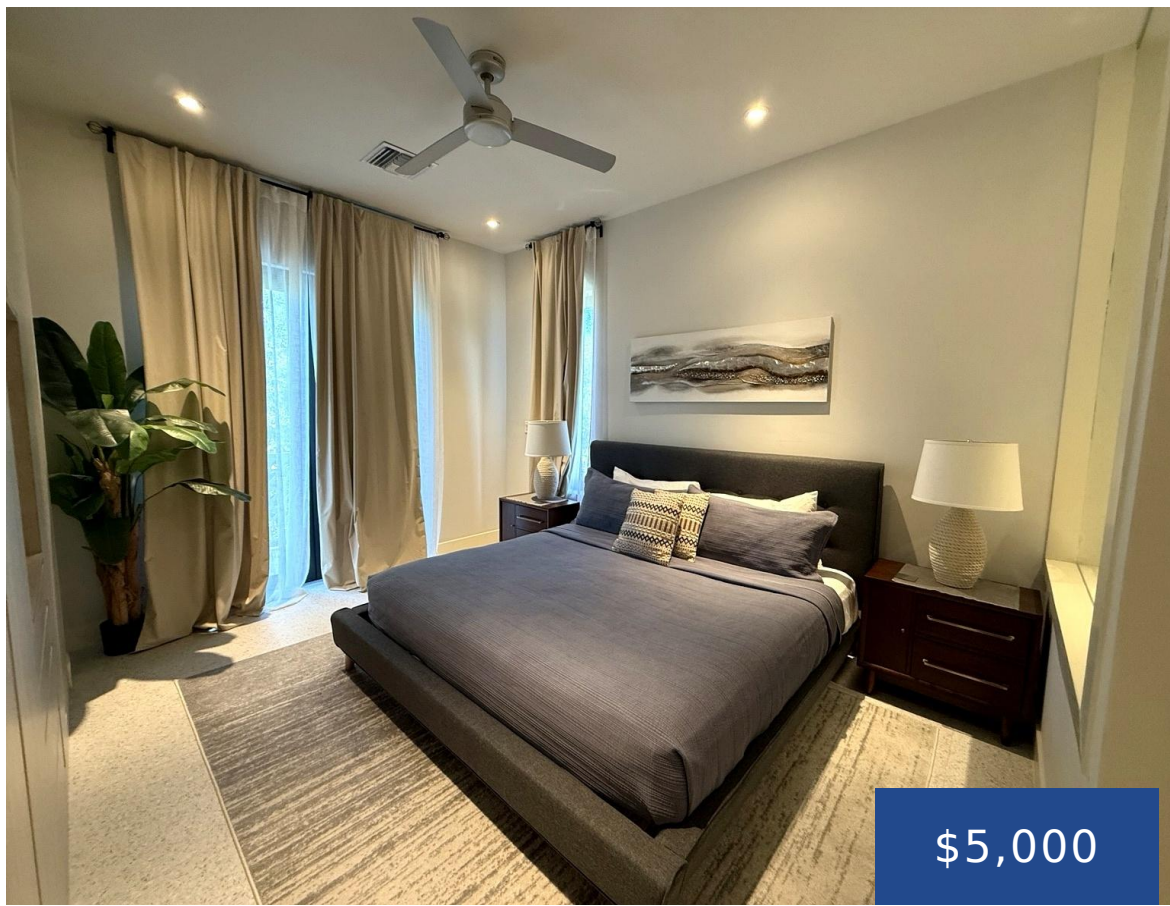

# WESTEND CONDO NEW PROVIDENCE/PARADISE ISLAND

<https://wateredgebahamas.com>

Experience comfortable island living in this newly built 2-bedroom plus den, 2-bath residence offering 1,180 sq. ft. of well-designed space. Built with impact-resistant doors and windows and complete generator backup power, this home provides both security and peace of mind. Residents enjoy the benefits of a gated community with 24-hour security, two community pools, a [...]

**Lot Number:** -

**Category:** Condo

**Type:** Condo

**Bedrooms:** 2 beds

**Area:** 1180 sq ft

**Year built:** 2024

**Title of Property:** WESTEND

**Island:** New Providence/Paradise Island