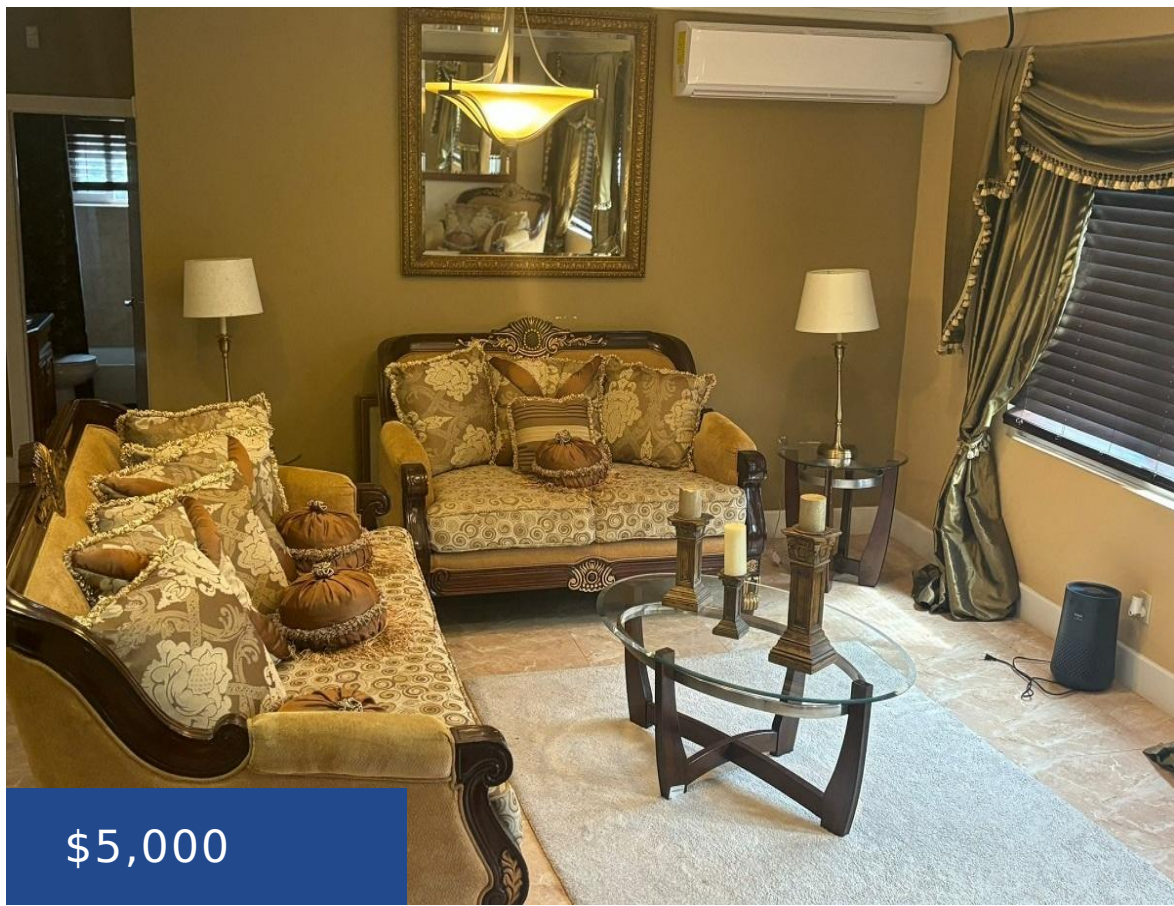

WEST WINDS RENTAL NEW PROVIDENCE/PARADISE ISLAND

<https://wateredgebahamas.com>

This newly built, spacious 5-Bedroom Apartment is located in the gated Western community of West Winds and is turnkey, ready to move in! Enter into your spacious open floor living and kitchen area with 5 Bedroom and 4 Bathroom on the ground floor. The laundry room is equipped with a stacked washer and dryer. The [...]

Construction: Concrete Block

Total Finished Floor Area: 1100

Status: For Rent Only

Bathrooms: 4 baths

Lot size: 7500 sq ft

Location: West Bay Street

Island: New Providence/Paradise Island

Category: Condo

Type: Condo

Bedrooms: 5 beds

Area: 1100 sq ft

Year built: 2019

Property Features

Amenities: Swimming Pool, Fully Fenced, Impact Windows, 24 Hour Security, Furnished

Style: Apartment

Sewer: Septic - Yes