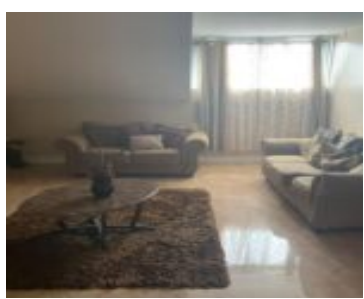

WEST WINDS RENTAL NEW PROVIDENCE/PARADISE ISLAND

<https://wateredgebahamas.com>

This newly built, spacious 5-Bedroom Apartment is located in the gated Western community of West Winds and is turnkey, ready to move in! Enter into your spacious open floor living and kitchen area with 5 Bedroom and 4 Bathroom on the ground floor. The laundry room is equipped with a stacked washer and dryer. The [...]

Construction: Concrete Block

Total Finished Floor Area: 1100

Status: For Rent Only

Bathrooms: 4 baths

Lot size: 7500 sq ft

Location: West Bay Street

Island: New Providence/Paradise Island

Category: Condo