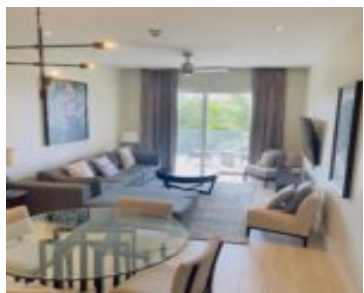

WEST BAY STREET NEW PROVIDENCE/PARADISE ISLAND

<https://wateredgebahamas.com>

\$5,900

Welcome to Unit 210 at One Cable Beach—an elegant 2-bedroom, 2-bathroom residence set within an upscale, resort-style community. Located on the second floor, this beautifully positioned unit offers both comfort and convenience, with dedicated owner parking and ample guest parking available. Enjoy exclusive access to a stunning pool and pristine beachfront, creating the perfect blend [...]