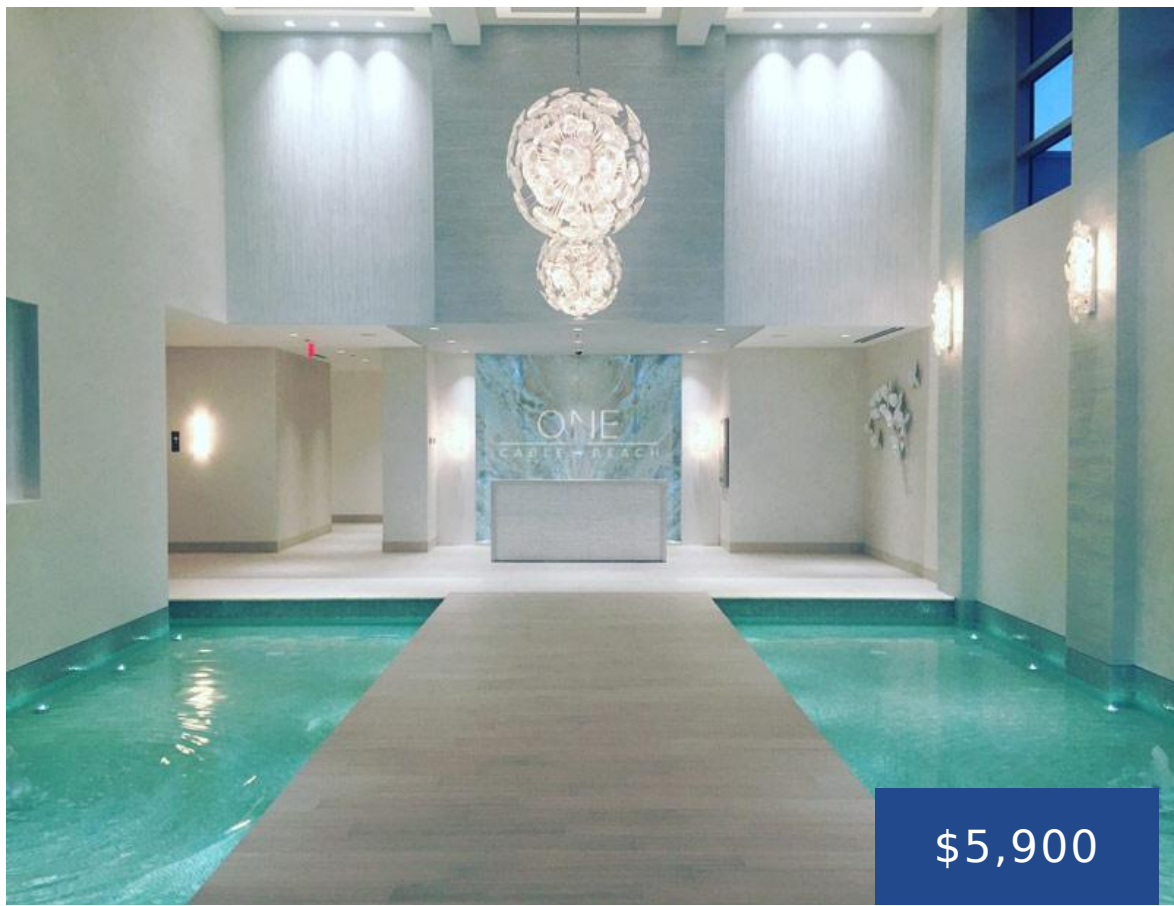

WEST BAY STREET NEW PROVIDENCE/PARADISE ISLAND

<https://wateredgebahamas.com>

\$5,900

Welcome to Unit 210 at One Cable Beach—an elegant 2-bedroom, 2-bathroom residence set within an upscale, resort-style community. Located on the second floor, this beautifully positioned unit offers both comfort and convenience, with dedicated owner parking and ample guest parking available. Enjoy exclusive access to a stunning pool and pristine beachfront, creating the perfect blend [...]

- 2 beds
- 2 baths
- Condo
- Condo
- For Rent Only
- 1742 sq ft

Basics

Call us now

Phone: 242.424.4448
Email: info@wateredgebahamas.com
Address: Nassau, Bahamas

**WaterEdge
Realty**

Rental Amount: 5900

Subdivision: One Cable Beach

Lot Number: 210

Category: Condo

Type: Condo

Bedrooms: 2 beds

Area: 1742 sq ft

Year built: 2017

Location: Cable Beach

Island: New Providence/Paradise Island

Construction: Concrete Block

Total Finished Floor Area: 1360

Status: For Rent Only

Bathrooms: 2 baths

Lot size: 1742 sq ft

Property Features

Amenities: Security System,Garden Area,Swimming Pool,Kitchen Built-in(s),Main Level Entry,Sprinkler System,Impact Windows,Cable,Stand-by Generator,24 Hour Security,Night Security,Furnished,Hurricane Windows