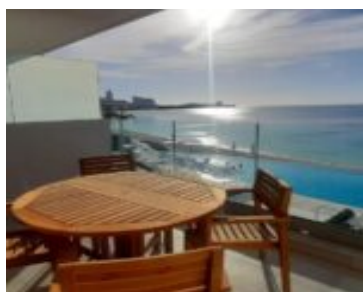

# WEST BAY STREET NEW PROVIDENCE/PARADISE ISLAND

<https://wateredgebahamas.com>

Goldwynn Resorts & Residences is Nassau's only boutique beachfront resort, with 81 brand new rooms. It graces the shoreline with soft, modern architectural lines. Goldwynn's proximity to the water provides beach access unlike any other hotel in the area and luxury golf living on Cable Beach! This spectacular 2 bedroom unit offers breathtaking direct views [...]