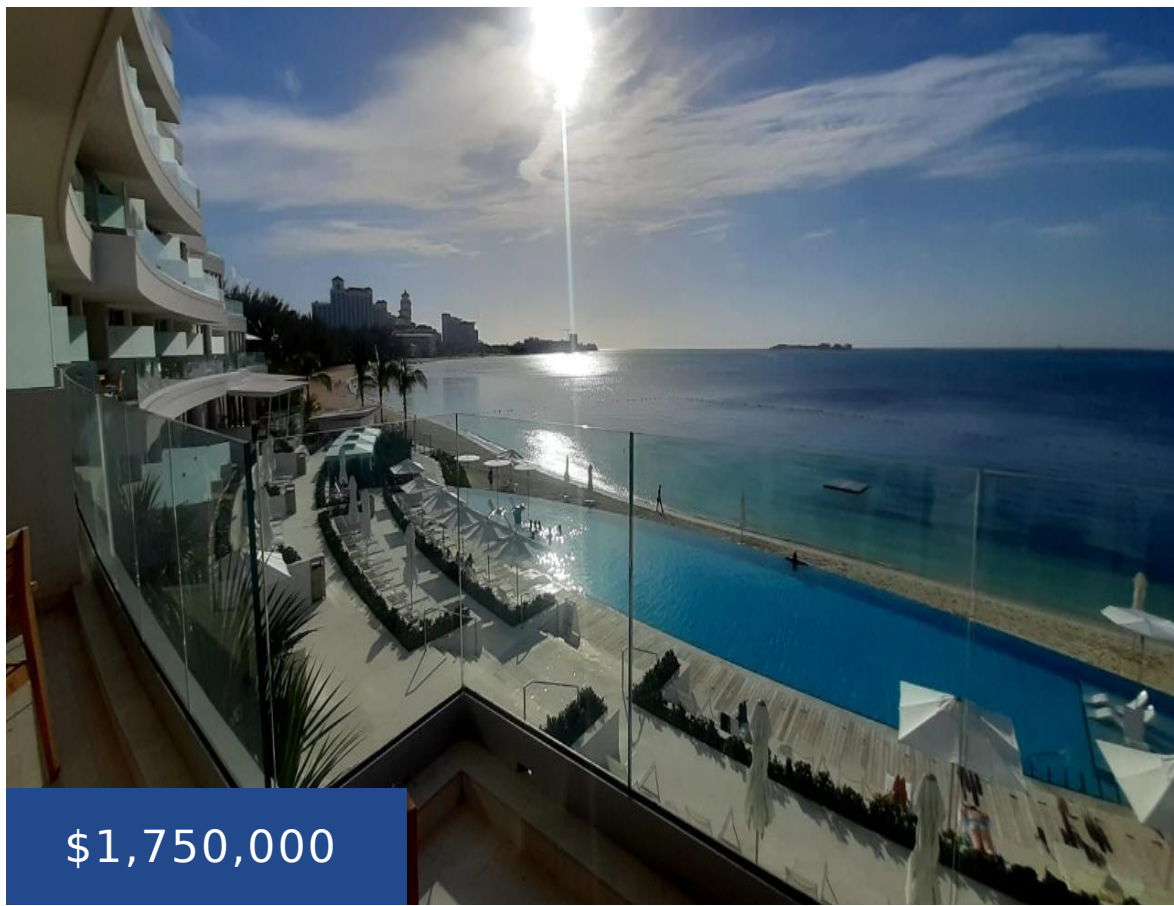

# WEST BAY STREET NEW PROVIDENCE/PARADISE ISLAND

<https://wateredgebahamas.com>

Goldwynn Resorts & Residences is Nassau's only boutique beachfront resort, with 81 brand new rooms. It graces the shoreline with soft, modern architectural lines. Goldwynn's proximity to the water provides beach access unlike any other hotel in the area and luxury golf living on Cable Beach! This spectacular 2 bedroom unit offers breathtaking direct views [...]