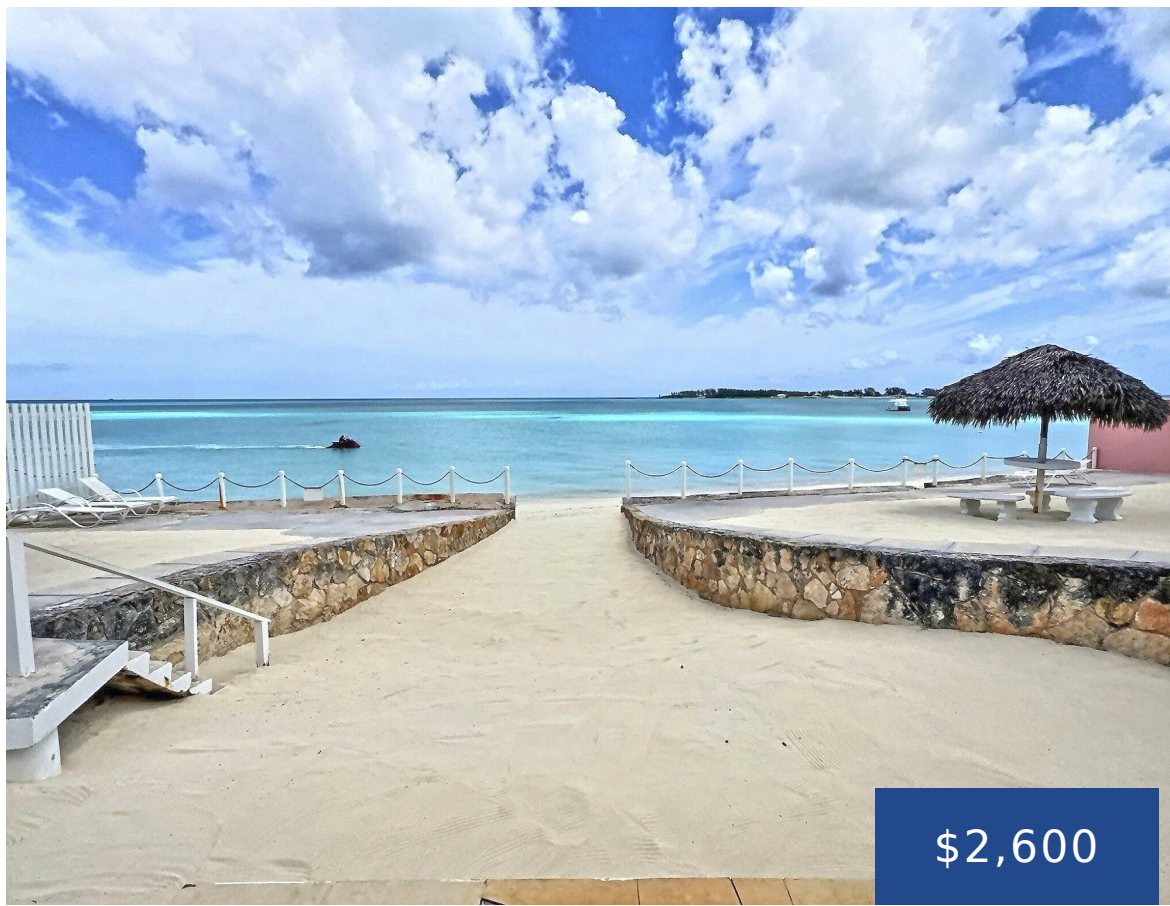

# TOWERS OF CABLE BEACH NEW PROVIDENCE/PARADISE ISLAND

<https://wateredgebahamas.com>

Experience effortless island living in this charming two bedroom, one bathroom with approx. 750 sq. ft. at Towers of Cable Beach. Ideally located in one of Nassau's most vibrant and convenient communities, this beachfront rental is moments from Baha Mar, fine dining, shopping, and entertainment. Filled with natural light, the apartment offers an inviting open [...]

## Miscellaneous

**Legal Description:** 19A Towers of Cable Beach, West Bay Street, Cable Beach

**Site Influences:** Golf Course Nearby,View - Ocean,No Pets,Shopping Nearby,Recreation Nearby,Waterfront - Ocean,Beach Front