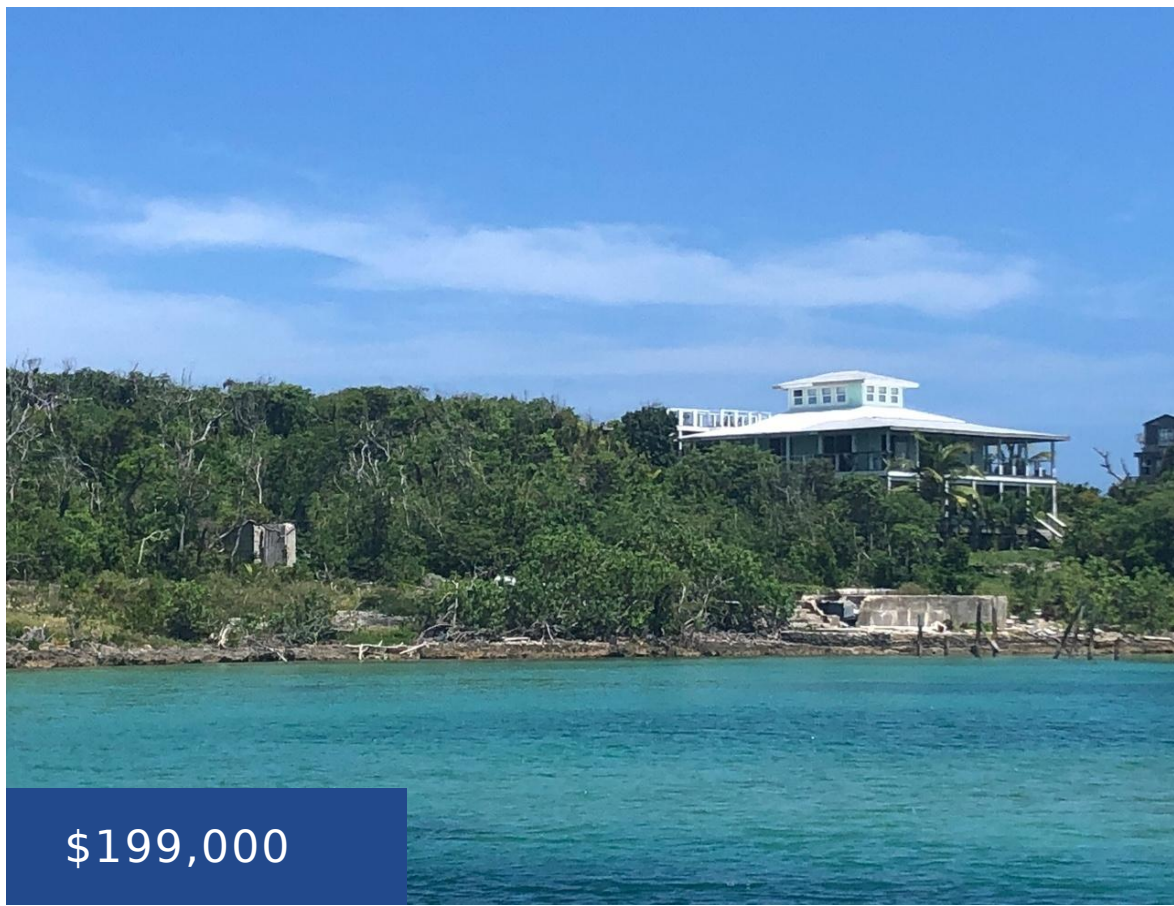

TILLOO CAY ACREAGE ABACO

<https://wateredgebahamas.com>

This 1.787 acre parcel runs sea to sea overlooking Lower Harbour on the northern end of Tilloo Cay! With great elevations offering panoramic views and 136' on the Atlantic Ocean and 141' on the Sea of Abaco. Build your dream home and capture endless views of the sea, own a piece of paradise and have [...]

Island: Abaco

Lot Width: 141

Construction: None

Type: Lots/Acreage

Bedrooms: 0 beds

Area: 0 sq ft

Location: Tilloo Cay

Lot Number: n/a

Lot Depth: 556

Category: Lots/Acreage

Status: For Sale Only

Bathrooms: 0 baths

Lot size: 77842 sq ft

Property Features

Amenities: Dock,None

Exterior Finish: None

Miscellaneous

Legal Description: 1.787 acres at Lower Harbour with cistern and pilings

Site Influences: View - Ocean,Waterfront - Ocean,Acreage,Underground Services,Beach Front,Rocky Shore

Call us now

Phone: 242.424.4448