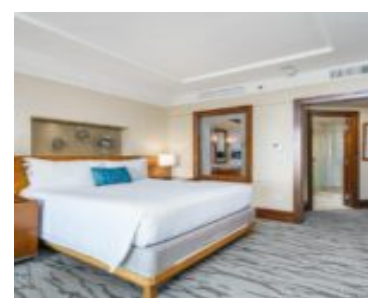

THE REEF NEW PROVIDENCE/PARADISE ISLAND

<https://wateredgebahamas.com>

The Reef Residences at Atlantis is a sanctuary of exclusivity and luxury. Seamlessly blending contemporary design with island-inspired accents, this magnificent condo is infused with luxury and beachfront living. The Reef Residences at Atlantis is the only building on the beach at Atlantis that offers full kitchens. The Reef brags of its newly remodeled elegant [...]