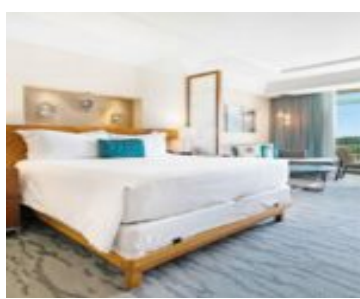

# THE REEF ATLANTIS NEW PROVIDENCE/PARADISE ISLAND

<https://wateredgebahamas.com>

Situated on the eighth floor at The Reef at Atlantis, unit 8901 is a beautiful studio suite encompassing 523 sq. ft. with views overlooking the beach and Nassau Harbour. Owners have exclusive access to their own private gym, Starbucks Cafe conveniently located in the lobby, an owner's concierge team, Aquaventure, Mandara Spa, Cain Pool and [...]