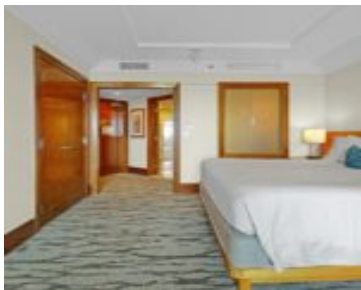

THE REEF AT ATLANTIS NEW PROVIDENCE/PARADISE ISLAND

<https://wateredgebahamas.com>

\$395,000

Exquisite 1-Bedroom Condo at The Reef, Atlantis Resort – A Gem in Bahamas Luxury Real Estate Discover the epitome of luxury living with this stunning 1-bedroom, 1-bathroom unit located on the sixth floor of The Reef Condominiums at the world-renowned Atlantis Resort. This beautifully appointed condo features a modern kitchenette and a private balcony that [...]

Category: Condo

Type: Condo

Bedrooms: 1 bed

Area: 523 sq ft

Property Features

Amenities: Additional Accom., Wheelchair Access, Security System, Swimming Pool, Kitchen Built-in(s), Cable, Stand-by Generator, 24 Hour Security, Night Security, Furnished, Hurricane Windows, Short Term Allowed