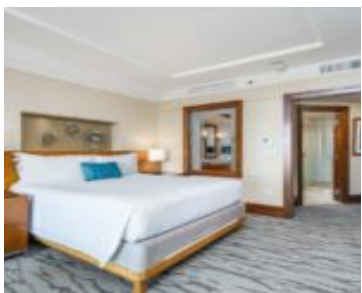

THE REEF AT ATLANTIS NEW PROVIDENCE/PARADISE ISLAND

<https://wateredgebahamas.com>

\$380,000

Tucked away, on the cozy corner of the Reef Residences on beautiful Paradise Island. You will find unit 5-903 newly renovated and uniquely design. With amazing sunsets, awesome views of Paradise Beach, and Nassau Harbour. The Reef Residences at Atlantis is the only high-rise luxury beachfront Condominium on Paradise Island. Dreams do come through, now [...]

Lot Number: n/a

Category: Condo

Type: Condo

Bedrooms: 1 bed

Area: 523 sq ft

Year built: 2007

Location: Paradise Island

Island: New Providence/Paradise Island