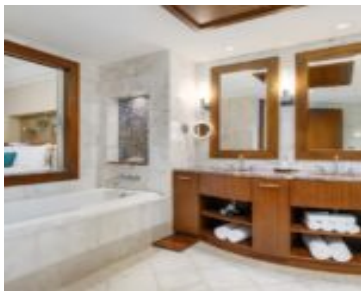

THE REEF AT ATLANTIS NEW PROVIDENCE/PARADISE ISLAND

<https://wateredgebahamas.com>

\$426,000

The Reef is a luxury high-rise condominium/hotel located on beautiful Paradise Beach at the incredible Resort that is Atlantis! Sit on your balcony, and watch the sun rise over the pristine Paradise Beach. The Reef's elegant suites are offered fully furnished from linens to tableware and feature a wide array of custom interior amenities such [...]

- 1 bed
- 1 bath
- Condo
- Condo
- For Sale Only
- 523 sq ft

Call us now

Phone: 242.424.4448
Email: info@wateredgebahamas.com
Address: Nassau, Bahamas

**WaterEdge
Realty**

Basics

Location: Paradise Island

Island: New Providence/Paradise Island

Type: Condo

Bedrooms: 1 bed

Area: 523 sq ft

Year built: 2007

Property Features

Amenities: Swimming Pool,Kitchen Built-in(s),Impact Windows,Stand-by Generator,24 Hour Security,Furnished

Style: Apartment

Sewer: Connected