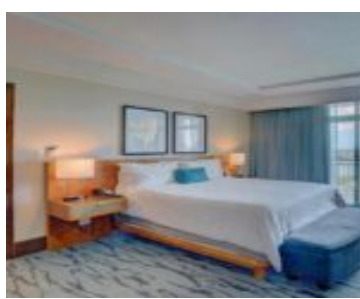

# @ THE REEF AT ATLANTIS NEW PROVIDENCE/PARADISE ISLAND

<https://wateredgebahamas.com>

**\$595,000**

Enjoy stunning views of the busy Nassau Harbour, spectacular ocean and sunset views to the west from the balcony of this supremely located 14th floor, 1 bedroom 2-bathroom luxury suite @ the Reef Tower at The Atlantis. Unit #14-909 at The Reef offers ALL the conveniences of home with a full kitchen, living/dining room with [...]