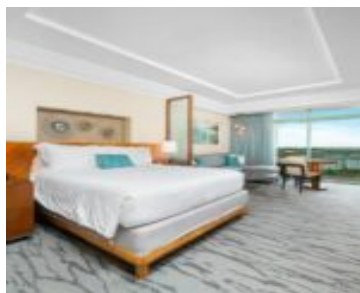

# @ THE REEF AT ATLANTIS NEW PROVIDENCE/PARADISE ISLAND

<https://wateredgebahamas.com>

Introducing one of only 8 Front/Beach/ocean-facing Junior Suites at The Reef with a wrap around balcony to enjoy the most amazing ocean, beach, and sunset views imaginable! The Reef is a luxury high-rise condominium/hotel located on beautiful Paradise Beach. Take advantage of this breathtaking luxurious Jr. Suite suite at Atlantis! Enjoy stunning sunset views down [...]