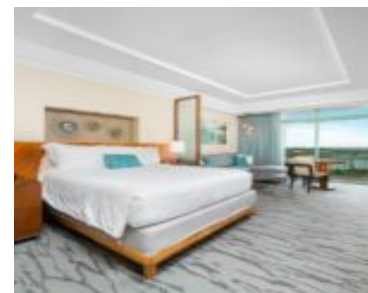

@ THE REEF AT ATLANTIS NEW PROVIDENCE/PARADISE ISLAND

<https://wateredgebahamas.com>

Introducing one of only 8 Front/Beach/ocean-facing Junior Suites at The Reef with a wrap around balcony to enjoy the most amazing ocean, beach, and sunset views imaginable! The Reef is a luxury high-rise condominium/hotel located on beautiful Paradise Beach. Take advantage of this breathtaking luxurious Jr. Suite suite at Atlantis! Enjoy stunning sunset views down [...]

Location: Paradise Island
Island: New Providence/Paradise Island
Construction: Steel/Concrete
Total Finished Floor Area: 523
Status: For Sale Only
Bathrooms: 1 bath
Lot size: 0 sq ft

Property Features

Amenities: Garden Area,Swimming Pool,Kitchen Built-in(s),Sprinkler System,Impact Shutters,Cable,24 Hour Security,Furnished,Hurricane Windows