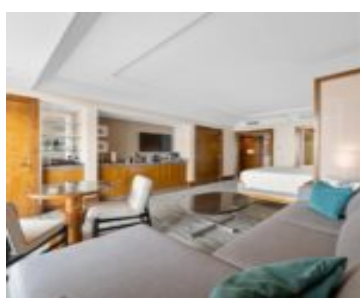

# @ THE REEF AT ATLANTIS NEW PROVIDENCE/PARADISE ISLAND

<https://wateredgebahamas.com>

Introducing one of only 8 Front/Beach/ocean-facing Junior Suites at The Reef with a wrap around balcony to enjoy the most amazing ocean, beach, and sunset views imaginable! The Reef is a luxury high-rise condominium/hotel located on beautiful Paradise Beach. Take advantage of this breathtaking luxurious Jr. Suite suite at Atlantis! Enjoy stunning sunset views down [...]