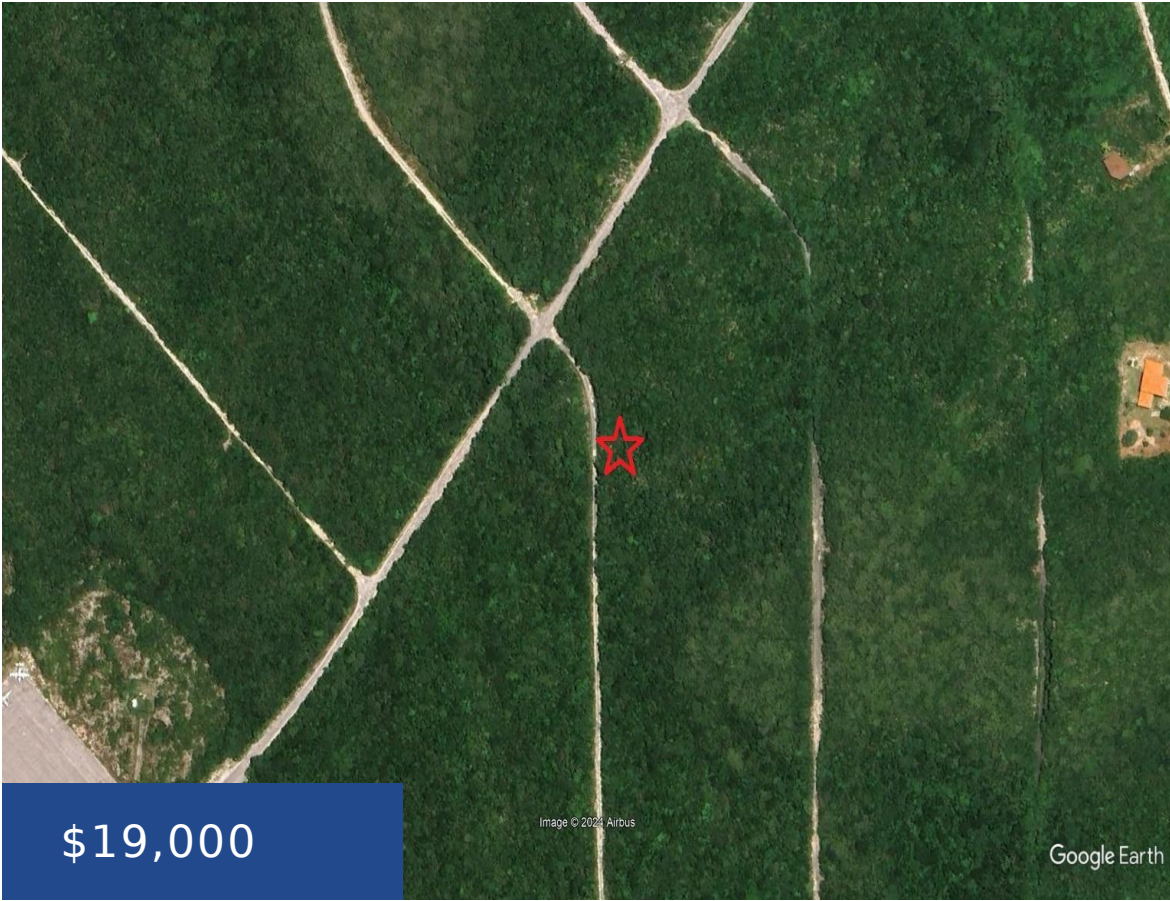

STELLA MARIS LONG ISLAND

<https://wateredgebahamas.com>

Elevated property near to the Stella Maris Airport. Hotel, restaurant, beaches are all nearby.

- 0 beds
- 0 baths
- Lots/Acreage
- Lots/Acreage
- For Sale Only
- 15000 sq ft

Call us now

Phone: 242.424.4448
Email: info@wateredgebahamas.com
Address: Nassau, Bahamas

WaterEdge Realty

Basics

Location: Stella Maris

Lot Number: 8A

Construction: None

Type: Lots/Acreage

Bedrooms: 0 beds

Area: 15000 sq ft

Island: Long Island

Block: 12

Category: Lots/Acreage

Status: For Sale Only

Bathrooms: 0 baths

Lot size: 15000 sq ft