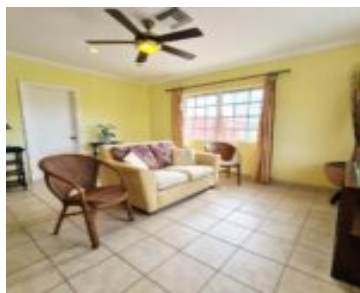

# SEABEACH BOULEVARD NEW PROVIDENCE/PARADISE ISLAND

<https://wateredgebahamas.com>

\$2,000

Sea Beach estates is located in the Western District in the Island and is minutes from public beaches and transportation. This unit is a spacious and fully furnished 1bed 1bath unit located on the second floor. Tiled, private wooden patio deck, security bars, washer and dryer, central air and ceiling fans and hurricane shutters. Ready for [...]