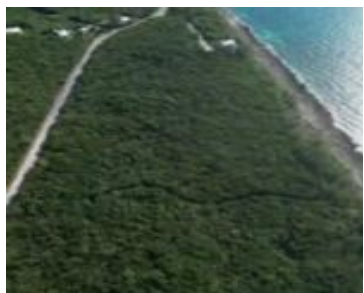

RAINBOW BAY ELEUTHERA ELEUTHERA

<https://wateredgebahamas.com>

Nestled on 1.127 acres of serene, shallow, and protected waterfront, this property offers an exceptional slice of paradise. Its prime location is just a 5 minute stroll from the pristine sands of Rainbow Bay Beach. It is perfectly positioned for easy access, with a 40 minute drive to North Eleuthera International Airport and only 20 [...]