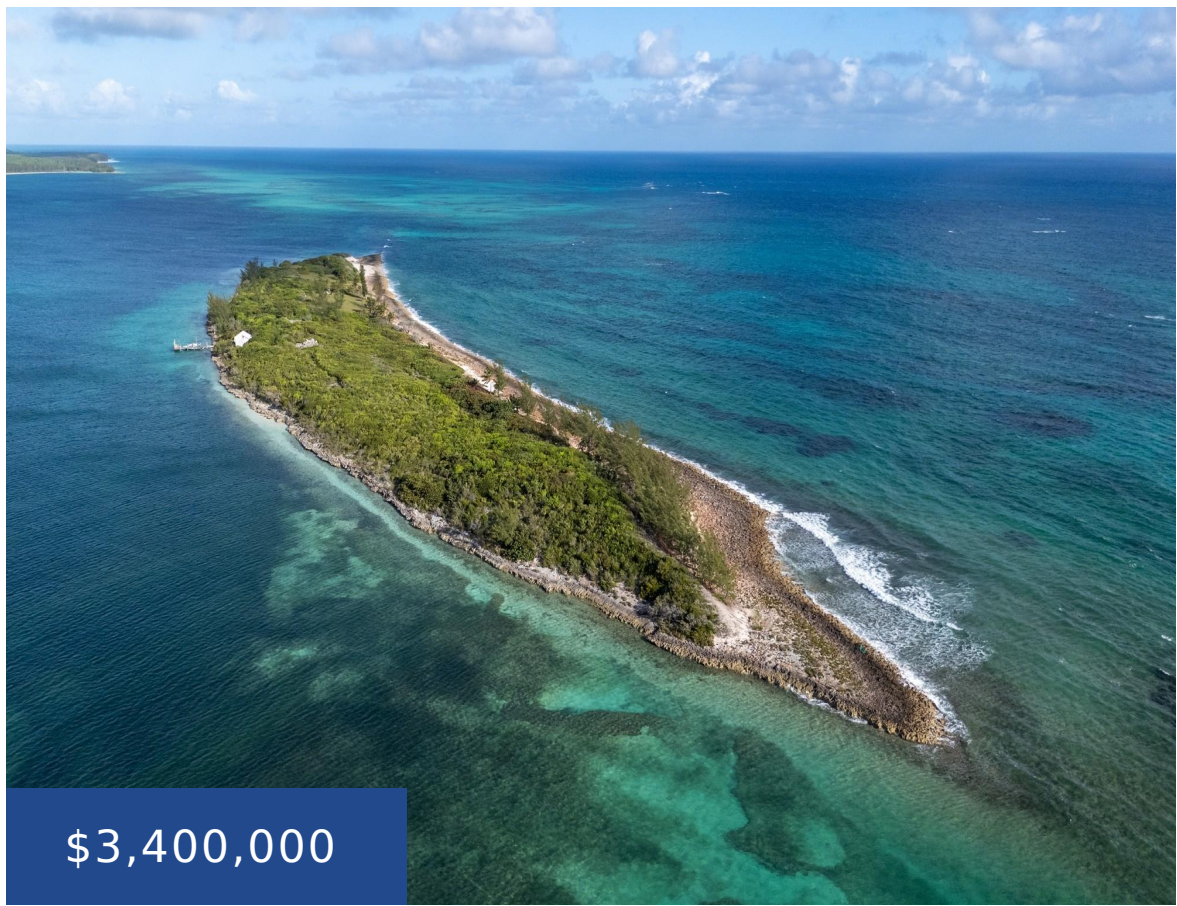

# PIERRES ISLAND ELEUTHERA

<https://wateredgebahamas.com>

Pierre Island offers stunning, elevated 360-degree views of Three Islands Bay, the Atlantic Ocean, Harbour Island, and Eleuthera. The 16 acre Island has native vegetation that includes coconut trees and abundant bird life. Paved pathways weave throughout, leading to a substantial dock on the south side enhancing the accessibility and enjoyment of the island. Electricity [...]