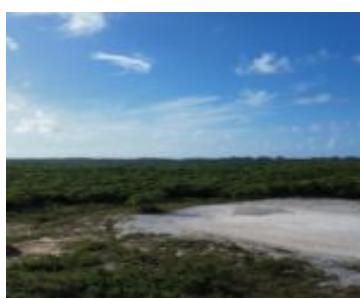

# PALMETTO POINT ELEUTHERA

<https://wateredgebahamas.com>

Discover the epitome of island living with this grand parcel of untouched land nestled along the pristine shores of Eleuthera, Bahamas. Spanning over 91.03 acres, this property presents a rare opportunity to create a prime residential development. The size of the property provides endless opportunity for the savvy investor that wants to start or expand [...]