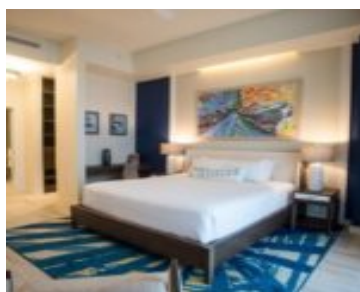

ONE PARTICULAR HARBOUR - MARGARITAVILLE - THE POINTE

<https://wateredgebahamas.com>

\$425,000

The invitation to paradise with this 1 bed 1 bath condo starting at \$425,000. Featuring expansive views of the ocean, cruise port and picturesque lighthouse, our 155-room beach resort offers island-luxury guest rooms and suites with contemporary amenities and balconies with gorgeous water views. From sunrise to sunset, indoors and out, it is easy to [...]

Island: New Providence/Paradise Island

Building Type: Condo

Type: Condo

Bedrooms: 1 bed

Year built: 2020

District: Western

Living Area: 560 sq. ft.

Category: Condo