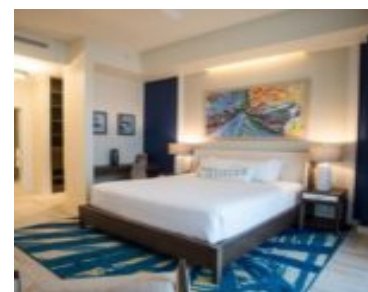

ONE PARTICULAR HARBOUR - MARGARITAVILLE - THE POINTE

<https://wateredgebahamas.com>

\$425,000

The invitation to paradise with this 1 bed 1 bath condo starting at \$425,000. Featuring expansive views of the ocean, cruise port and picturesque lighthouse, our 155-room beach resort offers island-luxury guest rooms and suites with contemporary amenities and balconies with gorgeous water views. From sunrise to sunset, indoors and out, it is easy to [...]

Island: New Providence/Paradise Island

Building Type: Condo

Type: Condo

Bedrooms: 1 bed

Year built: 2020

District: Western

Living Area: 560 sq. ft.

Category: Condo