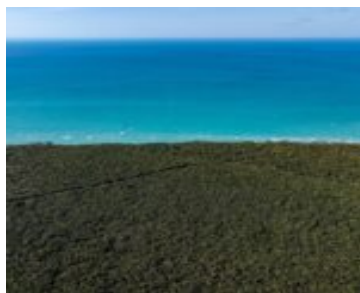

OCEAN FRONT TRACT ELEUTHERA

<https://wateredgebahamas.com>

- Land Only
- Acreage
- For Sale Only

This stunning 40 acre waterfront property is located in picturesque Tarpum Bay, on the beautiful island of Eleuthera Bahamas. It offers an exceptional opportunity multiple types of oceanfront developments. It boast over 2,000 feet of elevated waterfront featuring breathtaking views of the crystal clear turquoise waters swarming with sealife. This parcel is ideal for a [...]

Basics

Location: Tarpum Bay

Island: Eleuthera

Category: Acreage

Land and Services: Sloping, Views, Waterfront Property

Type: Land Only

Status: For Sale Only

Miscellaneous