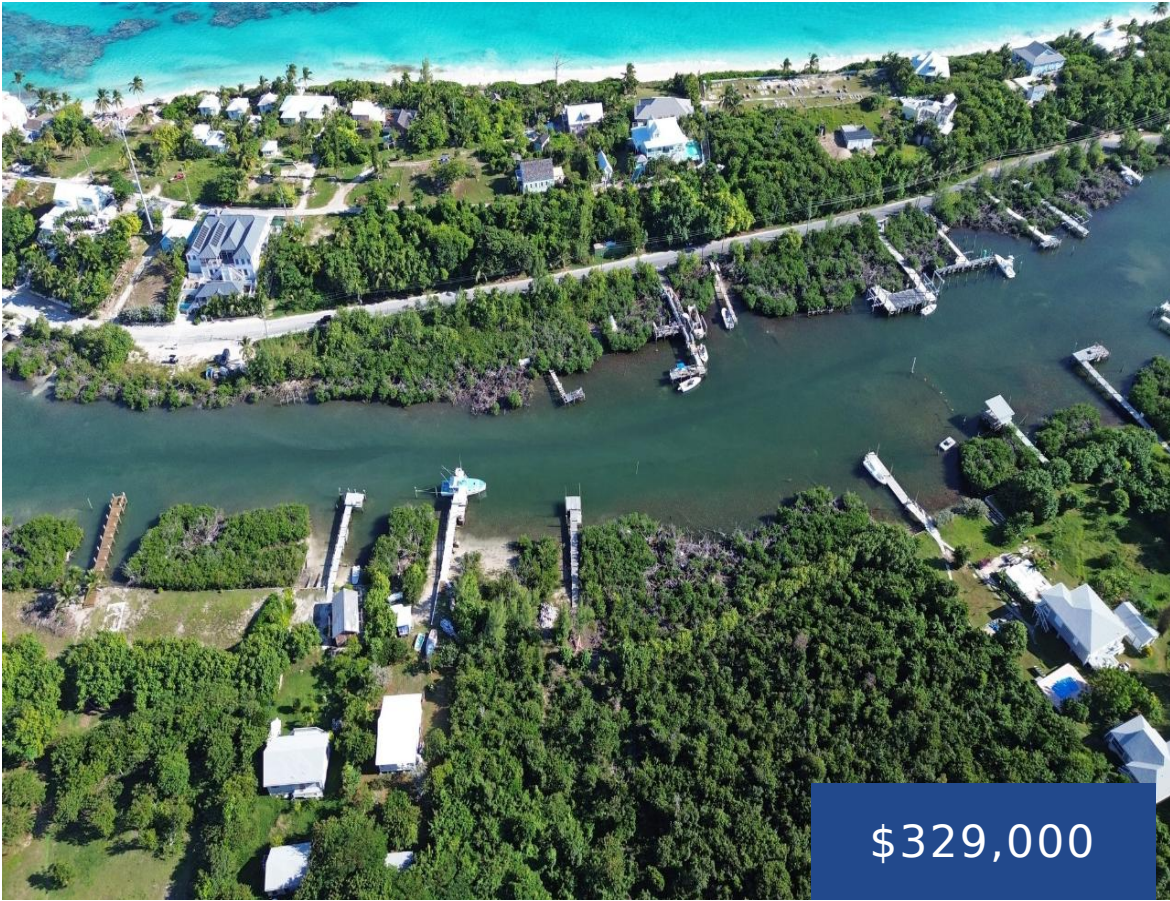

# NIGH LIFE ABACO

<https://wateredgebahamas.com>

\$329,000

Nigh Life is a serene and secluded waterfront property spanning 15,104 square feet along the picturesque western shore of Nigh Creek in Hope Town Harbour. This private retreat offers an unparalleled sense of tranquility, making it an ideal haven for those seeking peace and seclusion. The property features a newly constructed 110-foot dock, completed in [...]

## Miscellaneous

**Legal Description:** Nigh Life 15,104 sq ft lot with private dock

**Site Influences:** Marina Nearby, Canal Front, Harbour