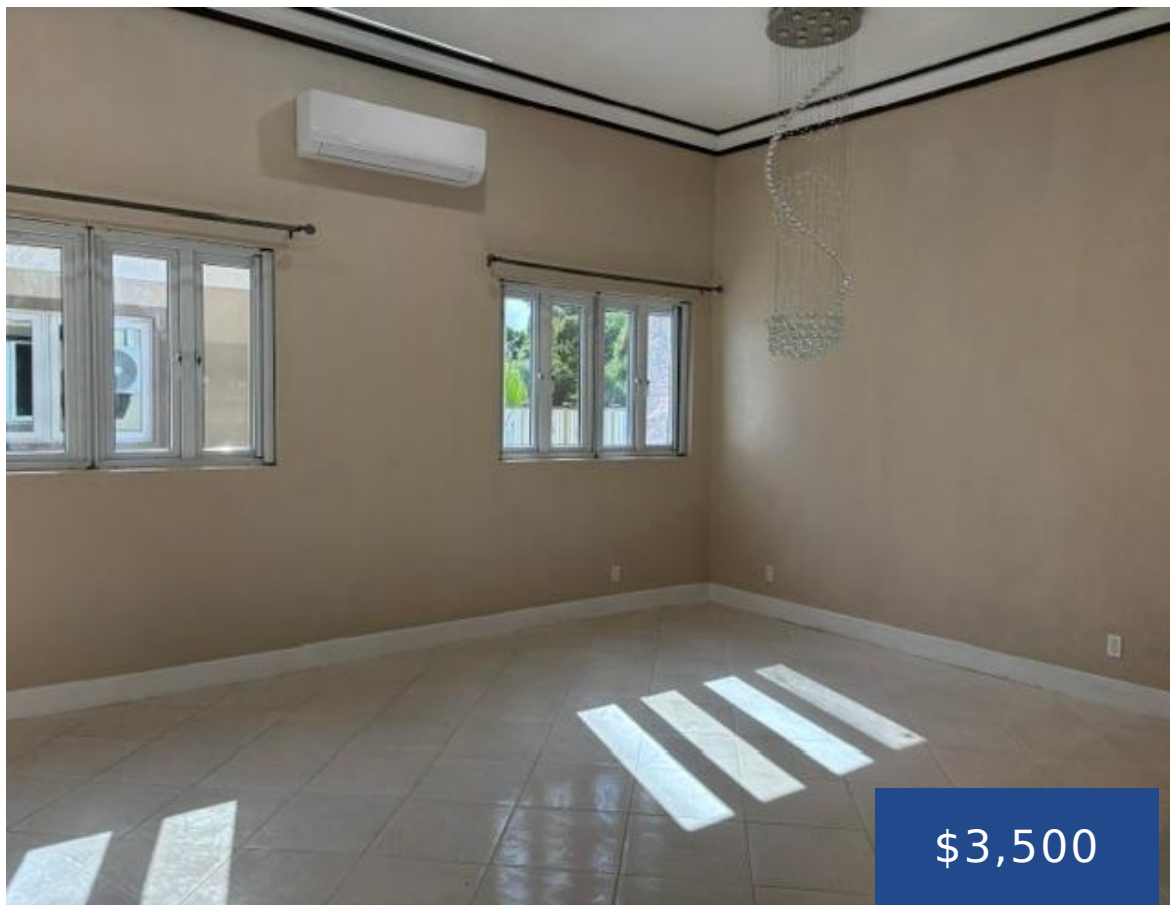

LOVE ESTATES NEW PROVIDENCE/PARADISE ISLAND

<https://wateredgebahamas.com>

Be the first tenant in this newly constructed 3-bedroom, 2-bathroom rental in Love Estates. Modern kitchen with stainless steel appliances included - refrigerator, stove, dishwasher and microwave. Granite counter-tops and hardwood cabinets. Porcelain tiles throughout the living areas and hardwood in the bedrooms, ceiling fans and ductless a/c in all of the rooms. Very spacious layout [...]

- 3 beds
- 2 baths
- Condo
- Condo
- For Rent Only
- 1800 sq ft

Basics

Call us now

Phone: 242.424.4448
Email: info@wateredgebahamas.com
Address: Nassau, Bahamas

Rental Amount: 3500

Island: New Providence/Paradise Island

Construction: Concrete Block

Category: Condo

Type: Condo

Bedrooms: 3 beds

Area: 1800 sq ft

Year built: 2026

Location: Love Beach

Lot Number: 64a

Floors In Building: 1

Total Finished Floor Area: 1800

Status: For Rent Only

Bathrooms: 2 baths

Lot size: 1800 sq ft

Property Features

Amenities: Hot Tub, Fully Walled, Stand-by Generator, Partial Furnished, Hurricane Windows