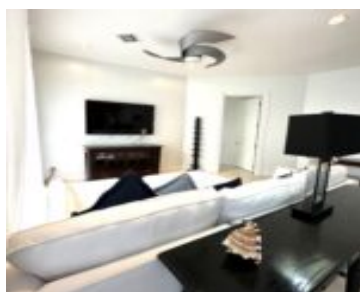

LOVE BEACH WALK NEW PROVIDENCE/PARADISE ISLAND

<https://wateredgebahamas.com>

\$5,500

Experience luxury beachfront living at Building 1 Love Beach Walk! This stunning ground floor apartment offers 3 bedrooms and 3.5 bathrooms, including a separate laundry room for convenience. The open-plan design seamlessly integrates the sitting, dining, and kitchen areas, which open onto a balcony with breathtaking sea views. Fully equipped with brand-new appliances and a [...]

- 3 beds
- 4 baths
- Condo
- Condo
- For Rent Only
- 2000 sq ft

Call us now

Phone: 242.424.4448
Email: info@wateredgebahamas.com
Address: Nassau, Bahamas

WaterEdge Realty

Basics

Rental Amount: 5500

Island: New Providence/Paradise Island