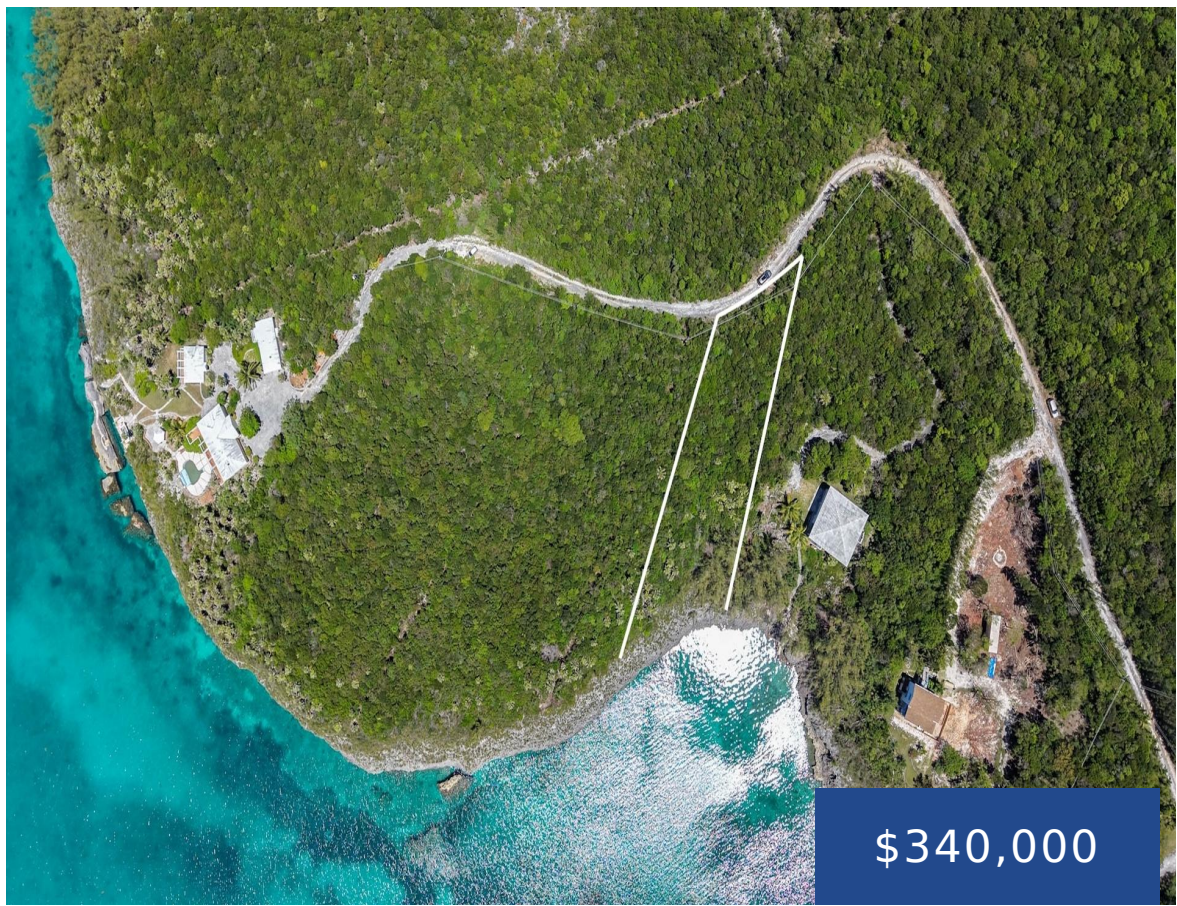

LOT 4 LITTLE BAY ELEUTHERA

<https://wateredgebahamas.com>

With almost 218 linear feet on the beautiful Bahamian ocean, on the side of the island known as the Caribbean, this lot of just over one acre is perched on a bluff, enjoying extraordinary views and cooling breezes, close to nature. For lovers of marine life and bird life, and especially the tranquility that comes [...]

Lot Number: 4

Category: Lots/Acreage

Status: For Sale Only

Bathrooms: 0 baths

Lot size: 43996 sq ft

Island: Eleuthera

Construction: None

Type: Lots/Acreage

Style: Single Family Lot

Sewer: None

Roof: Other

Air conditioning (Condo): None

Parking Type: Other

Miscellaneous

Legal Description: Lot 4 Little Bay, Savannah Sound, Eleuthera, The Bahamas

Site Influences: Family Oriented, View - Ocean, Treed Lot, Quiet Area, Waterfront - Ocean, Pets Allowed