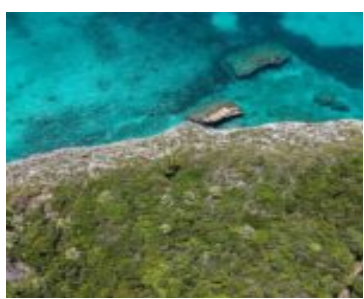

LOT 4 LITTLE BAY ELEUTHERA

<https://wateredgebahamas.com>

With almost 218 linear feet on the beautiful Bahamian ocean, on the side of the island known as the Caribbean, this lot of just over one acre is perched on a bluff, enjoying extraordinary views and cooling breezes, close to nature. For lovers of marine life and bird life, and especially the tranquility that comes [...]

Style: Single Family Lot

Sewer: None

Roof: Other

Air conditioning (Condo): None

Parking Type: Other

Miscellaneous

Legal Description: Lot 4 Little Bay, Savannah Sound, Eleuthera, The Bahamas

Site Influences: Family Oriented, View - Ocean, Treed Lot, Quiet Area, Waterfront - Ocean, Pets Allowed