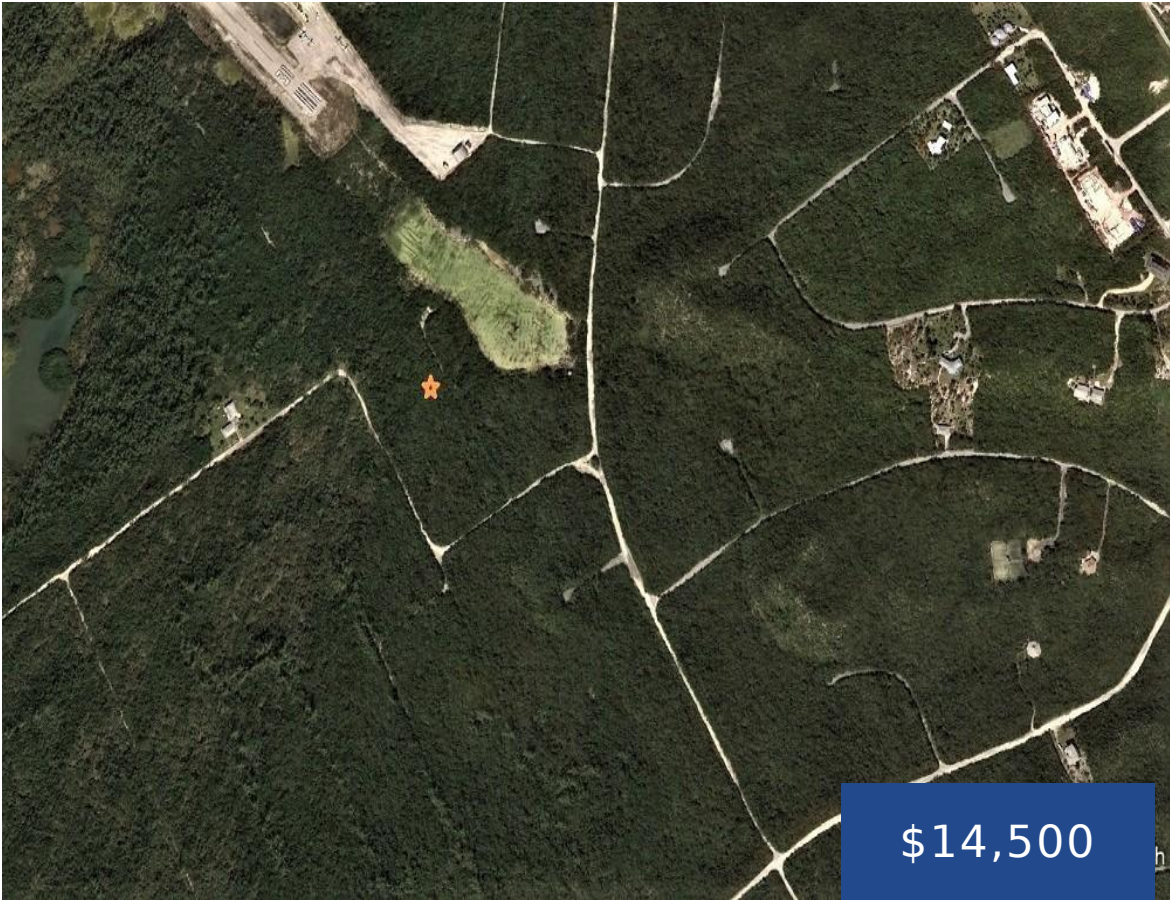

# LOT# 20 STELLA MARIS LONG ISLAND

<https://wateredgebahamas.com>

This property is located in Stella Maris and is close to Stella Maris Airport, Resort and Marina. Enjoy a day on the water or take a boat ride to one of the islands off shore or fly to another island in the Bahamas right from Stella Maris Airport. One can build a vacation cottage or [...]

- 0 beds
- 0 baths
- Lots/Acreage
- Lots/Acreage
- For Sale Only
- 11700 sq ft

## Miscellaneous

**Legal Description:** Lot# 20 consisting of 11,700 sq. ft Phase 2, Section 3, Stella Maris, Long Island, Bahamas

**Site Influences:** Family Oriented, Private Setting, Treed Lot, Quiet Area, Road - Gravel, Marina Nearby, Pets Allowed