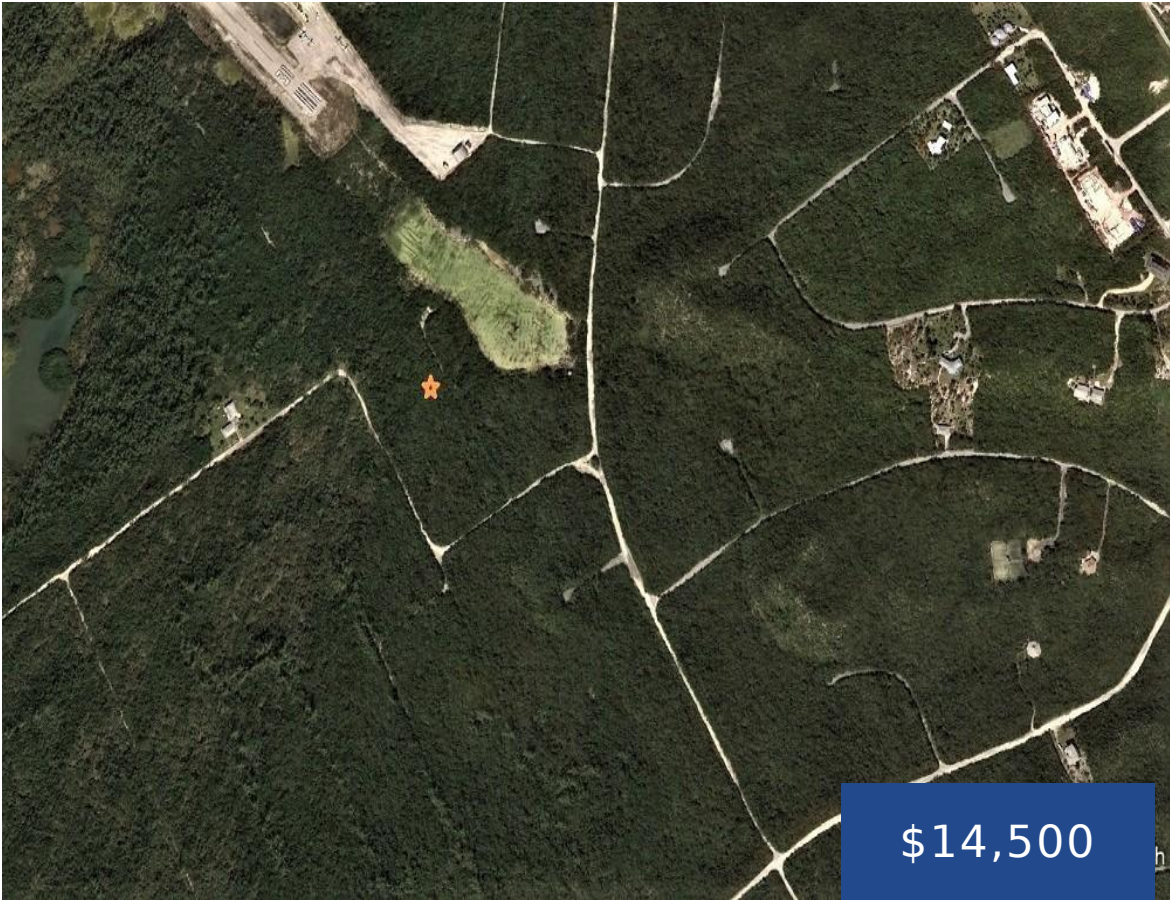

LOT# 20 STELLA MARIS LONG ISLAND

<https://wateredgebahamas.com>

This property is located in Stella Maris and is close to Stella Maris Airport, Resort and Marina. Enjoy a day on the water or take a boat ride to one of the islands off shore or fly to another island in the Bahamas right from Stella Maris Airport. One can build a vacation cottage or [...]

- 0 beds
- 0 baths
- Lots/Acreage
- Lots/Acreage
- For Sale Only
- 11700 sq ft

Basics

Call us now

Phone: 242.424.4448
Email: info@wateredgebahamas.com
Address: Nassau, Bahamas

**WaterEdge
Realty**

Location: Stella Maris
Lot Number: 20
Category: Lots/Acreage
Type: Lots/Acreage
Bedrooms: 0 beds
Area: 11700 sq ft

Island: Long Island
Construction: None
Total Finished Floor Area: 11700
Status: For Sale Only
Bathrooms: 0 baths
Lot size: 11700 sq ft

Property Features

Amenities: None	Style: Single Family Lot
Exterior Finish: None	Sewer: None
Water: None	Roof: Other
Foundation: No	Air conditioning (Condo): None
Assessment Includes (Condo): No Fee	Parking Type: Other

Miscellaneous

Legal Description: Lot# 20 consisting of 11,700 sq. ft Phase 2, Section 3, Stella Maris, Long Island, Bahamas	Site Influences: Family Oriented, Private Setting, Treed Lot, Quiet Area, Road - Gravel, Marina Nearby, Pets Allowed
--	---