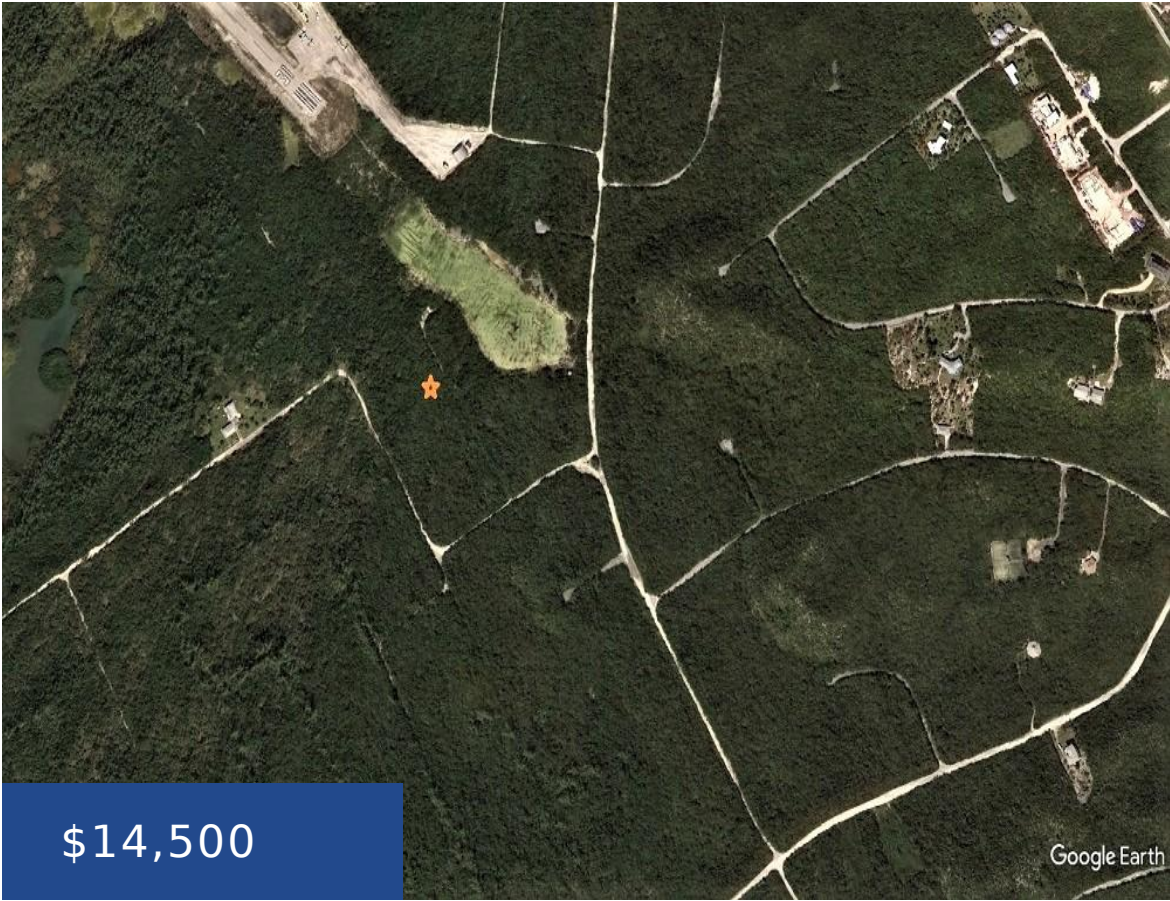

# LOT# 20 STELLA MARIS LONG ISLAND

<https://wateredgebahamas.com>

This property is located in Stella Maris and is close by Stella Maris Airport, Resort and Marina. One can build a vacation cottage or a house and enjoy the beautiful beaches, diving and fishing not far from the property.

- 0 beds
- 0 baths
- Lots/Acreage
- Lots/Acreage
- For Sale Only
- 11700 sq ft

## Basics

**Location:** Stella Maris

**Lot Number:** 20

**Lot Depth:** 130

**Category:** Lots/Acreage

**Type:** Lots/Acreage

**Bedrooms:** 0 beds

**Area:** 11700 sq ft

## Miscellaneous

**Legal Description:** Lot# 20, Phase 2, Section 2, Stella Maris, Long Island, Bahamas