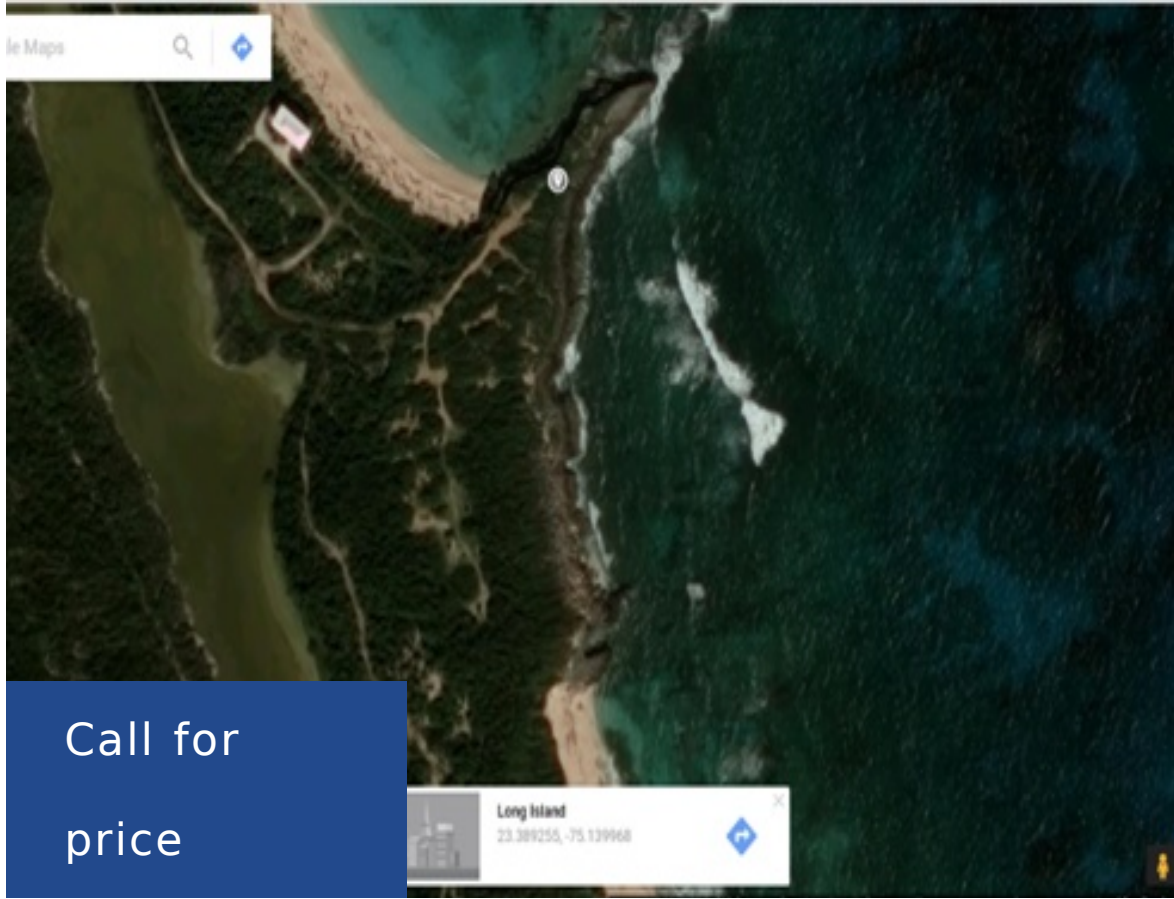

# LONG ISLAND ELEVATED BEACH AND OCEANVIEWS PENINSULA

https://wateredgebahamas.com

Uniquely elevated peninsula with panoramic views located in beautiful McKann's, Long Island. This 1.5 acre gem features breath-taking ocean, beach and lake views beyond your eyesight where the sun rises and sun sets are to die for....A wonder to see with miles of fine cotton white sand beaches, palm and top trees, aqua-blue-green waters filled [...]

## Amenities & Features

**Features:** Beach Access, Hilltop, Oceanview