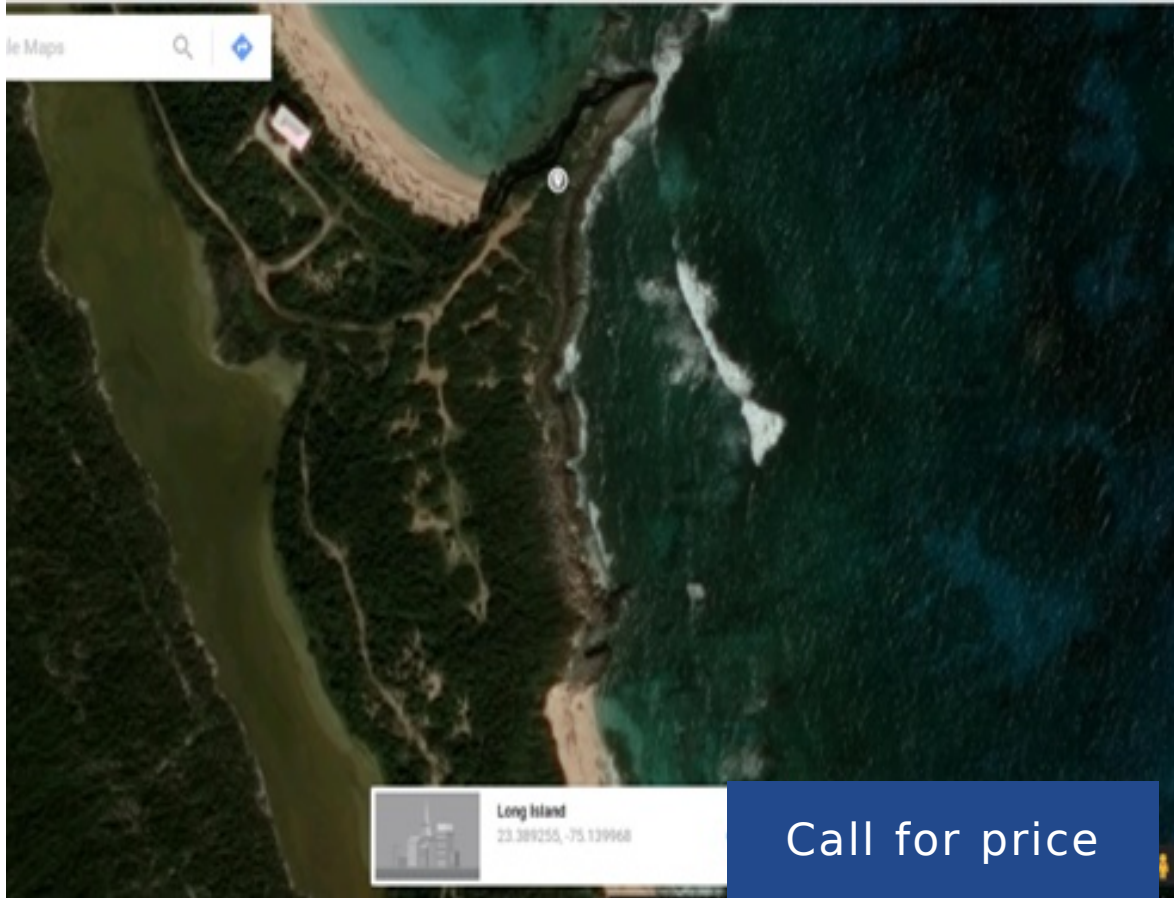

LONG ISLAND ELEVATED BEACH AND OCEANVIEWS PENINSULA

https://wateredgebahamas.com

Uniquely elevated peninsula with panoramic views located in beautiful McKann's, Long Island. This 1.5 acre gem features breath-taking ocean, beach and lake views beyond your eyesight where the sun rises and sun sets are to die for....A wonder to see with miles of fine cotton white sand beaches, palm and top trees, aqua-blue-green waters filled [...]

Island: Long Island

Category: Lots/Acreage

Status: For Sale, For Sale Only

District: Northern

Living Area: Approx 69,316 sq. ft.

Type: Lots/Acreage

Miscellaneous

Listing Private Notes: Joerg Friese Sr Asking \$600K 357.1031 Email: joerg@stellamarisresort.com