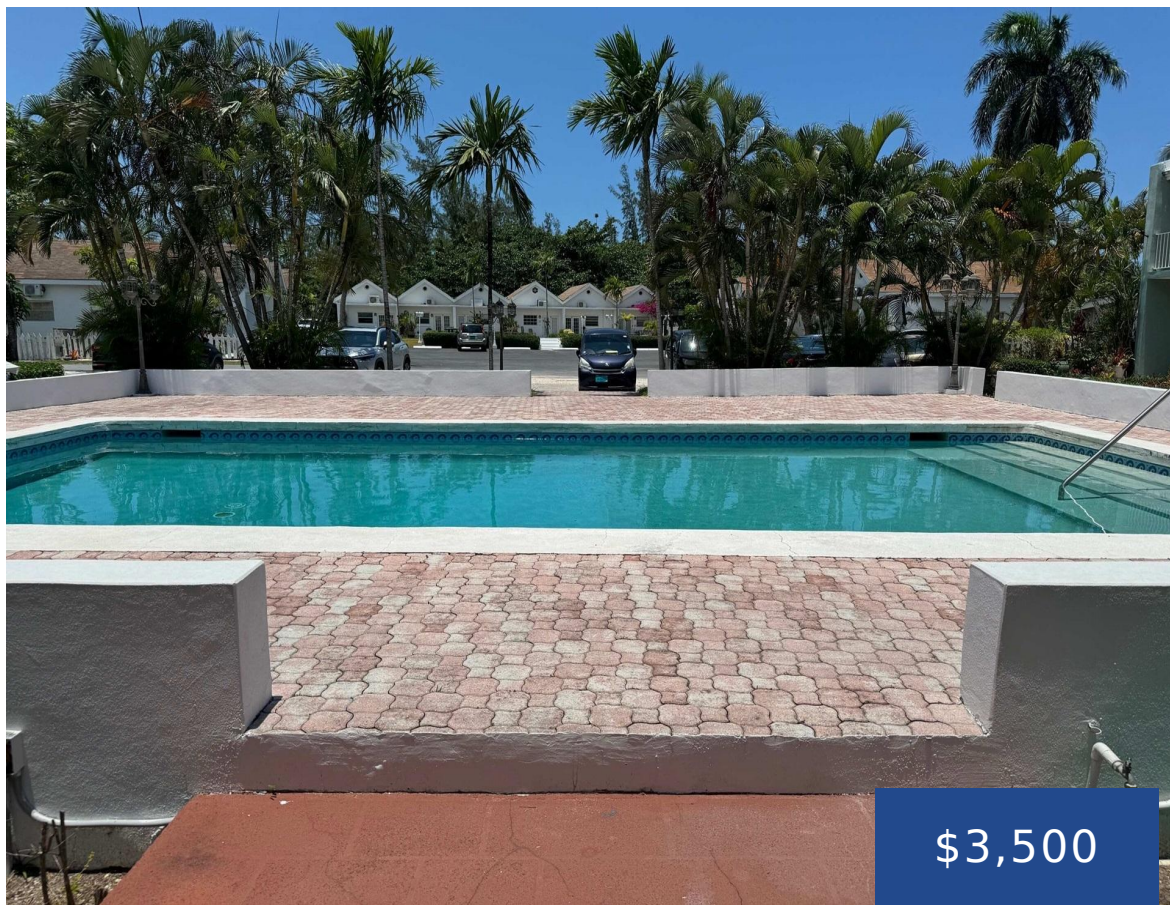

LAKE VIEW VILLAGE NEW PROVIDENCE/PARADISE ISLAND

<https://wateredgebahamas.com>

This newly renovated two-bedroom, two-and-a-half-bath townhouse is ready for you to call home. The unit is fully furnished including a washer and dryer. Enjoy a spacious open floor layout great for entertaining. It is located within the heart of Cable Beach, walking distance of Baha Mar Resort, Banks, the Beach, public transportation, and a variety [...]

- 2 beds
- 2 baths
- Condo
- Condo
- For Rent Only
- 1345 sq ft

Basics

Call us now

Phone: 242.424.4448
Email: info@wateredgebahamas.com
Address: Nassau, Bahamas

WaterEdge Realty

Rental Amount: 3500

Island: New Providence/Paradise Island

Lot Number: -

Category: Condo

Type: Condo

Bedrooms: 2 beds

Area: 1345 sq ft

Year built: 1998

Location: Cable Beach

Half Bathrooms: 1

Construction: Concrete Block

Total Finished Floor Area: 1345

Status: For Rent Only

Bathrooms: 2 baths

Lot size: 1345 sq ft

Property Features

Amenities: Swimming Pool,Furnished

Style: Townhouse