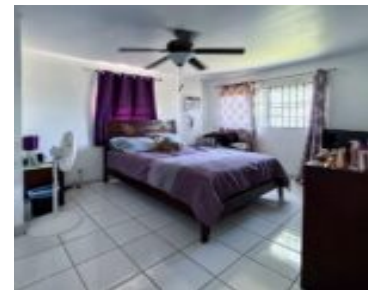

# JOHNSON ROAD ESTATES NEW PROVIDENCE/PARADISE ISLAND

<https://wateredgebahamas.com>

Looking for a centrally located income property in Nassau? This turnkey triplex offers immediate rental income with existing tenants already in place, ideal for investors or first-time buyers entering the real estate market in the Bahamas. The property features three well-designed units: •One 1-bedroom, 1.5-bath unit •Two 2-bedroom, 1-bath units Each unit includes its own [...]