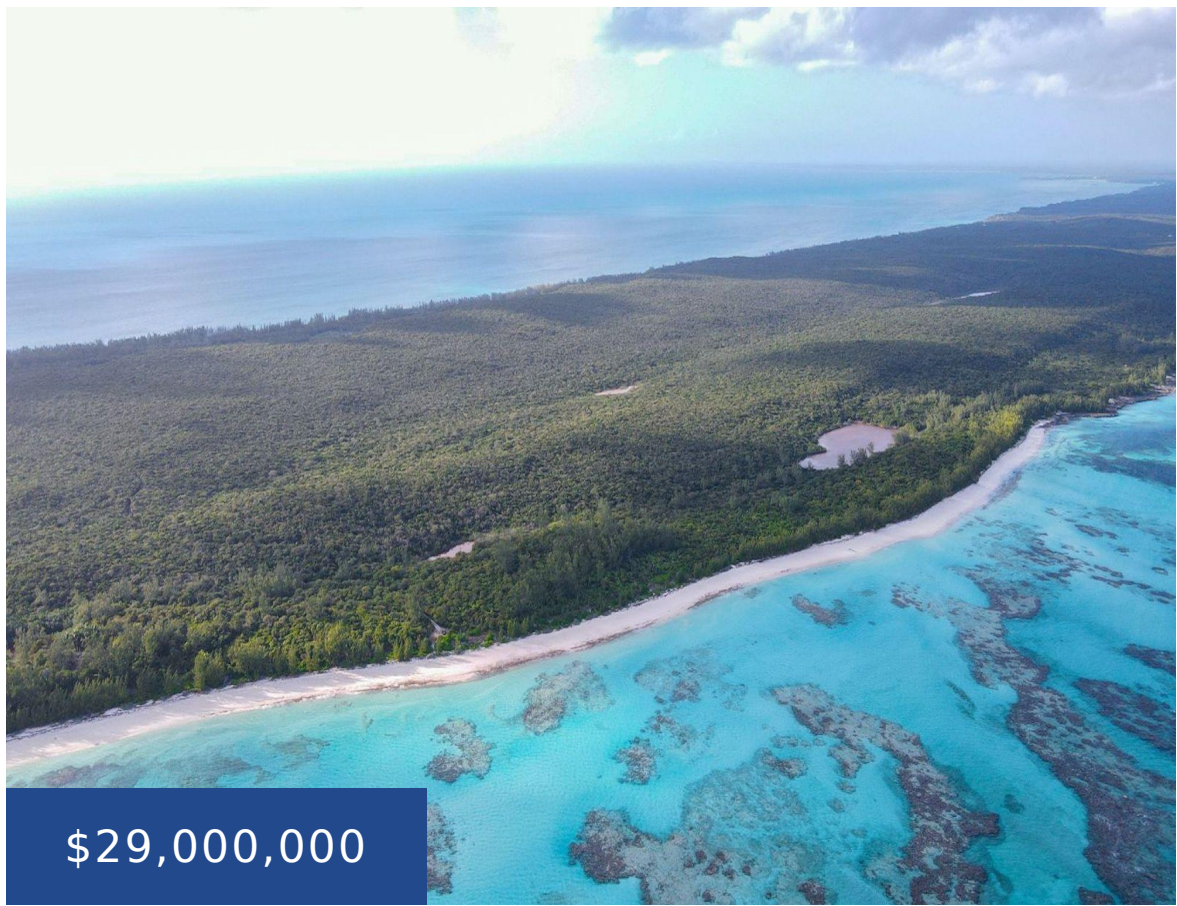

ISLANDIA 466 ACRES ELEUTHERA

<https://wateredgebahamas.com>

Discover the breathtaking allure of Islandia, a coastal haven located on the Queen’s Highway, just south of the world-famous Windermere Island. Nestled in natural beauty, this expansive property offers an unprecedented opportunity to own a piece of Bahamian paradise. Boasting an elevation of 132 feet, Islandia offers panoramic views of the surrounding beauty, creating a [...]

Lot size: 20298960 sq ft

Property Features

Amenities: None

Exterior Finish: None

Water: None

Foundation: No

Assessment Includes (Condo): No Fee

Style: Multi-Family Lot