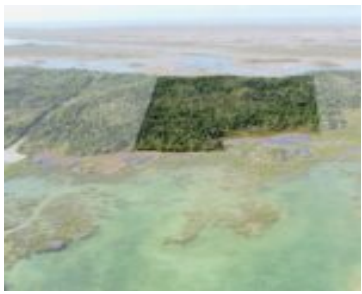

HILL CREEK 20.08 ACRES ABACO

<https://wateredgebahamas.com>

Just 7 miles south of Treasure Cay and about 25 minutes north of Marsh Harbour, this 20.08 acres of land is the perfect spot for a residential community. The property contains two large hills, ideal for homes that capture the cool Abaco tropical breezes and serene ocean views, while enjoying a natural harbour protection provided [...]

- Land Only
- Acreage
- For Sale Only

Basics

Location: Treasure Cay

Category: Acreage

Status: For Sale Only

Island: Abaco

Type: Land Only

Lot size: 874685 sq ft