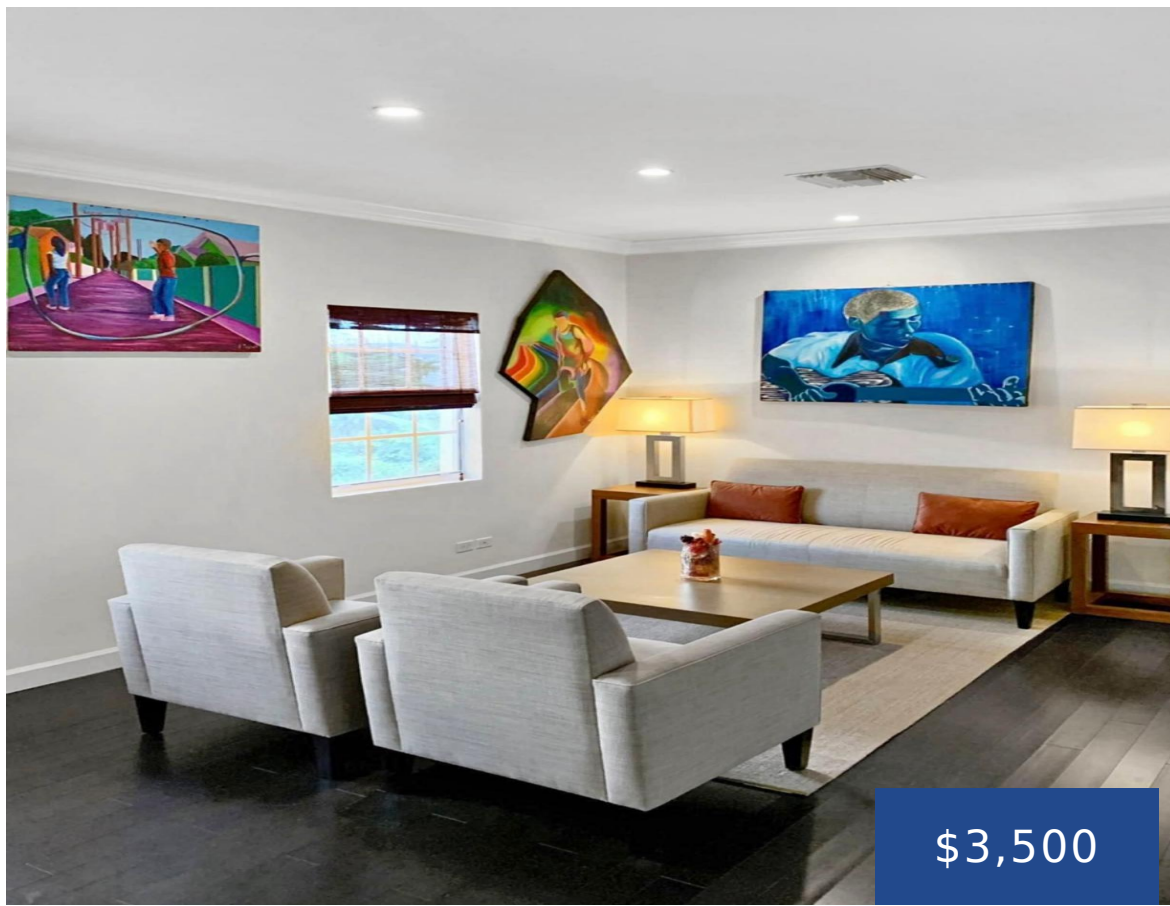

# HAMPTON RIDGE NEW PROVIDENCE/PARADISE ISLAND

<https://wateredgebahamas.com>

Hampton Ridge is located in the heart of Cable beach in close proximity to restaurants, grocery stores, medical offices, the Baha Mar hotel, the Nassau International airport and much more. This lovely 2 bed 2 bath furnished unit is move in ready. The community offers 24 hours gated access, pool and assigned parking. Schedule a [...]