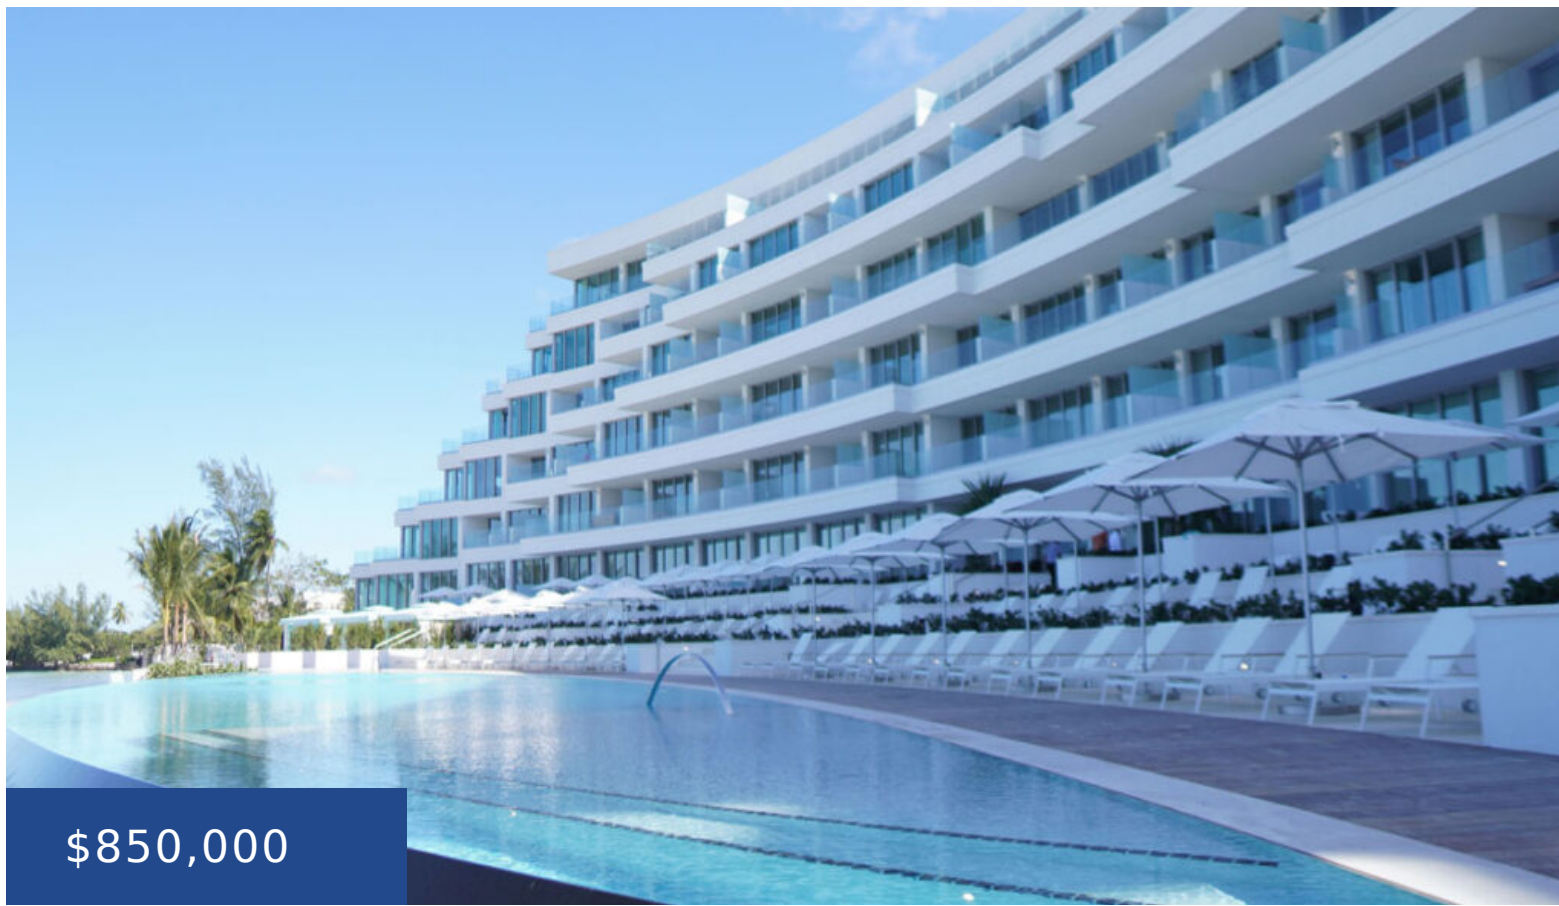

GOLDWYNN RESIDENTIAL

<https://wateredgebahamas.com>

\$850,000

A RESIDENCE BEYOND - PERMANENT RESIDENCY STATUS READY STUDIO -
The Residences at Goldwynn are an ivory and glass celebration of indulgence, relaxation and architectural beauty. Serving as both a luxury condo hotel and home to exclusive beach front residences, The Residences at Goldwynn is designed to cater to your every need, allowing homeowners the [...]