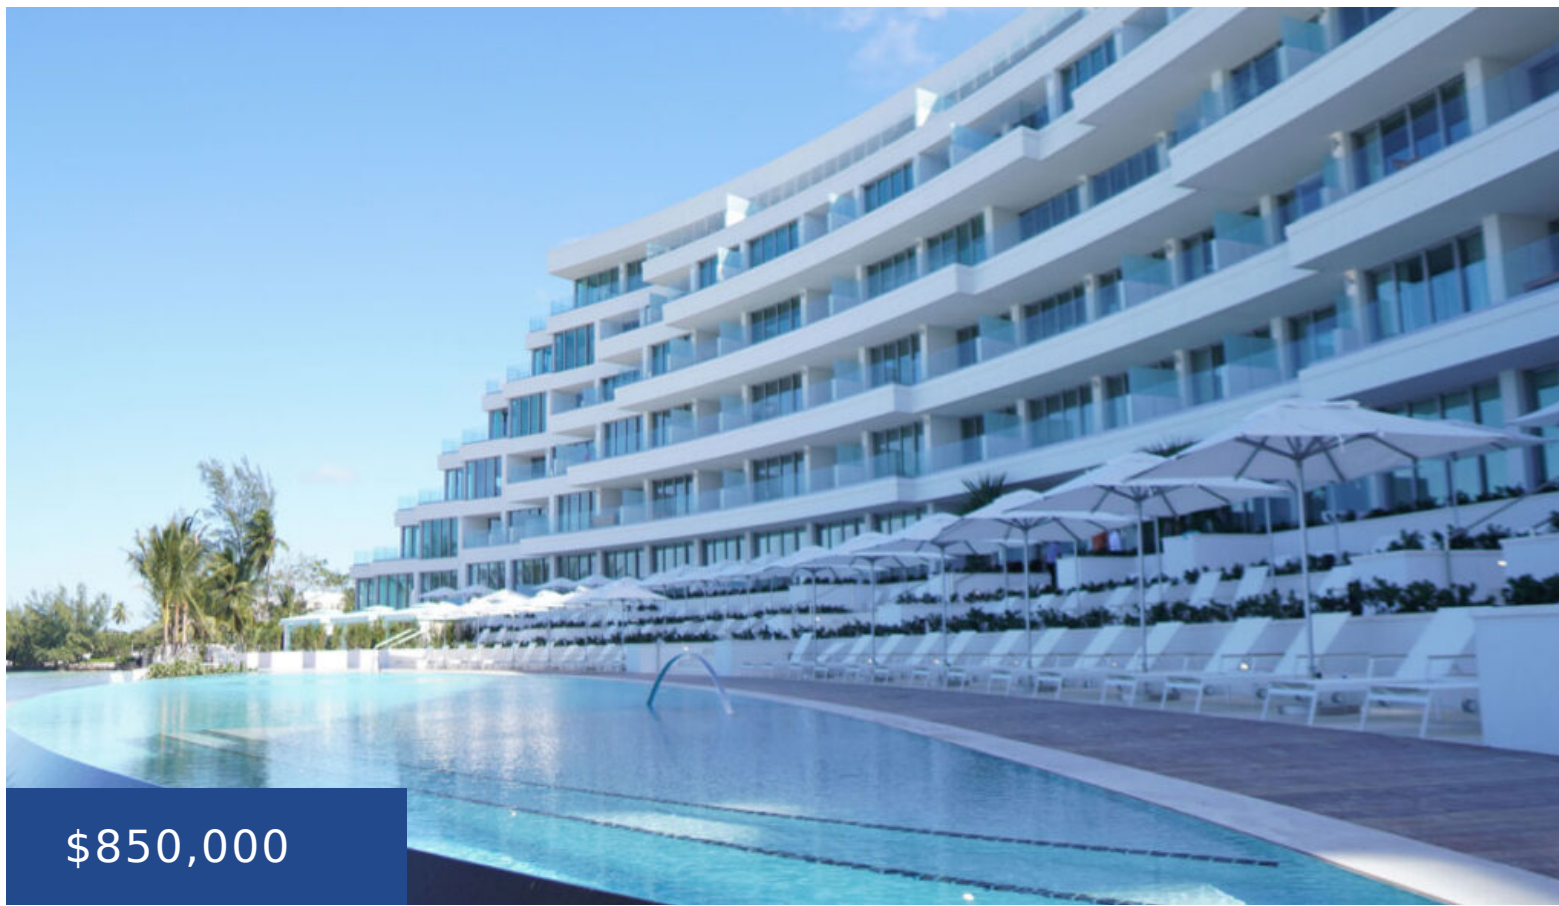

# GOLDWYNN RESIDENTIAL

<https://wateredgebahamas.com>

\$850,000

A RESIDENCE BEYOND - PERMANENT RESIDENCY STATUS READY STUDIO -  
The Residences at Goldwynn are an ivory and glass celebration of indulgence, relaxation and architectural beauty. Serving as both a luxury condo hotel and home to exclusive beach front residences, The Residences at Goldwynn is designed to cater to your every need, allowing homeowners the [...]