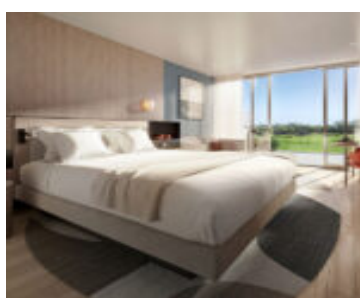

GOLDWYNN RESIDENTIAL

<https://wateredgebahamas.com>

\$3,550,000

A RESIDENCE BEYOND - PERMANENT RESIDENCY STATUS READY PENTHOUSE
- The Residences at Goldwynn are an ivory and glass celebration of indulgence, relaxation and architectural beauty. Serving as both a luxury condo hotel and home to exclusive beach front residences, The Residences at Goldwynn is designed to cater to your every need, allowing homeowners the [...]

Island: New Providence/Paradise Island

Building Type: Condo

Type: Condo, Luxury Development

District: Western

Living Area: 2801 sq. ft.

Category: Condo

Status: For Sale, For Sale Only

Miscellaneous