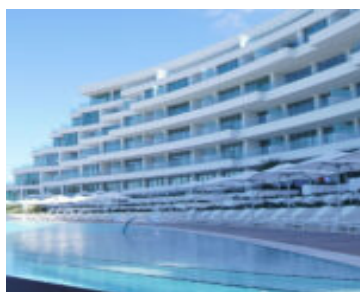

GOLDWYNN RESIDENTIAL

<https://wateredgebahamas.com>

\$3,550,000

A RESIDENCE BEYOND - PERMANENT RESIDENCY STATUS READY PENTHOUSE
- The Residences at Goldwynn are an ivory and glass celebration of indulgence, relaxation and architectural beauty. Serving as both a luxury condo hotel and home to exclusive beach front residences, The Residences at Goldwynn is designed to cater to your every need, allowing homeowners the [...]