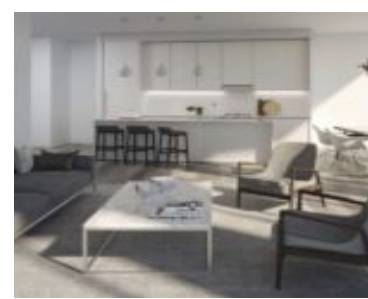

GOLDWYNN RESIDENTIAL

<https://wateredgebahamas.com>

A RESIDENCE BEYOND - PERMANENT RESIDENCY STATUS READY PENTHOUSE
 - The Residences at Goldwynn are an ivory and glass celebration of indulgence, relaxation and architectural beauty. Serving as both a luxury condo hotel and home to exclusive beach front residences, The Residences at Goldwynn is designed to cater to your every need, allowing homeowners the [...]

Island: New Providence/Paradise Island

Building Type: Condo

Type: Condo, Luxury Development

District: Western

Living Area: 2801 sq. ft.

Category: Condo

Status: For Sale, For Sale Only

Miscellaneous