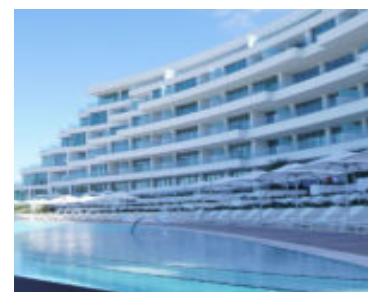

GOLDWYNN RESIDENTIAL

<https://wateredgebahamas.com>

A RESIDENCE BEYOND - PERMANENT RESIDENCY STATUS READY PENTHOUSE
 - The Residences at Goldwynn are an ivory and glass celebration of indulgence, relaxation and architectural beauty. Serving as both a luxury condo hotel and home to exclusive beach front residences, The Residences at Goldwynn is designed to cater to your every need, allowing homeowners the [...]