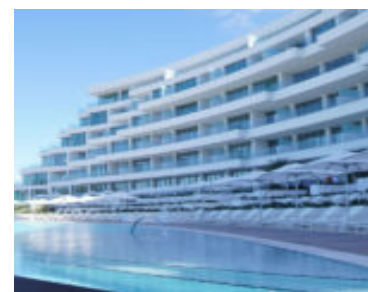

BEACHFRONT GOLDWYNN RESIDENTIAL

<https://wateredgebahamas.com>

A RESIDENCE BEYOND - PERMANENT RESIDENCY STATUS READY
 BEACHFRONT STUDIO - The Residences at Goldwynn are an ivory and glass celebration of indulgence, relaxation and architectural beauty. Serving as both a luxury condo hotel and home to exclusive beach front residences, The Residences at Goldwynn is designed to cater to your every need, allowing homeowners [...]