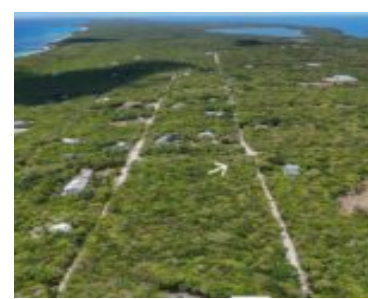

# ELEUTHERA ISLAND SHORES ELEUTHERA

<https://wateredgebahamas.com>

Large Corner hilltop lot with Potential Ocean views and just a short stroll to Surfers Beach. Located on Ocean Boulevard, Eleuthera Island Shores, just outside of the quaint settlement of Gregory Town, home of the Pineapple. A great spot to enjoy the beauty of Eleuthera. Start your island adventure today.

## Miscellaneous

**Legal Description:** Lots 1, Block 52F,  
Eleuthera Island Shores, Eleuthera, Bahamas

**Site Influences:** Family  
Oriented,Hillside,Treed Lot,Quiet Area