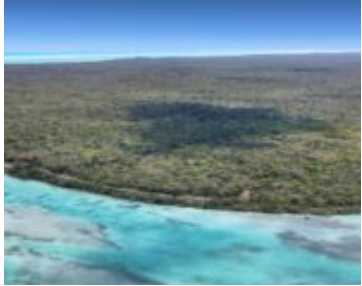

# DEEP CREEK, SOUTH ANDROS ANDROS

<https://wateredgebahamas.com>

Welcome to South Andros, one of the best places in the world for diving, snorkeling, and bonefishing. This Deep Creek property is almost 20 acres and boasts 650 feet of unobstructed waterfront views. Perfectly situated near the third largest reef in the world, Andros Barrier Reef, and near Blue and Black sinkholes, hiking, and endless [...]

## Basics

**Title of Property:** Deep Creek, Andros

**Island:** Andros

**Commercial:** Mixed

**Type:** Land Only

**Lot size:** 871200 sq ft

**Location:** Andros Beach Colony

**Category:** Acreage

## Miscellaneous

**Legal Description:** Twenty (20) Acres situated at the Settlement of Deep Creek, South Andros