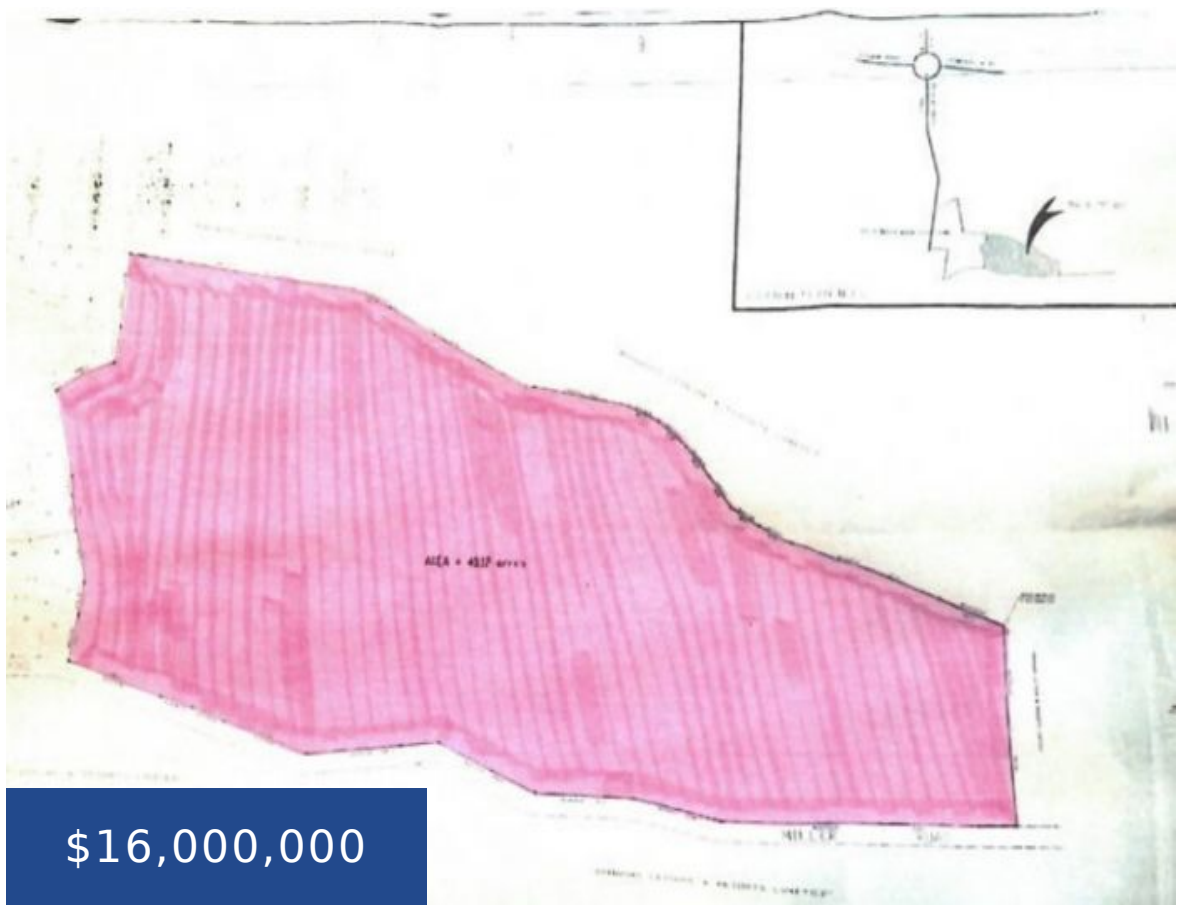

CORAL HARBOUR CANAL ACREAGE

<https://wateredgebahamas.com>

Calling all innovative Developers, a large tract with canal and sea access that you've been longing for is here to create a world class subdivision of its kind in beautiful Via Della Rosa, Coral Harbour. The endless potential is only a deposit away to take this gem off the market and turn this awesome parcel [...]

Island: New Providence/Paradise Island

Category: Lots/Acreage

Status: For Sale, For Sale Only

District: Western

Living Area: 40.12 acres

Type: Lots/Acreage

Miscellaneous

Listing Private Notes: Tony Joudi/Larry Adams 393.7379/72 357.4459 tjoudi@coralwave.com
pastorlarryadams@hotmail.com Larry: 544.3714