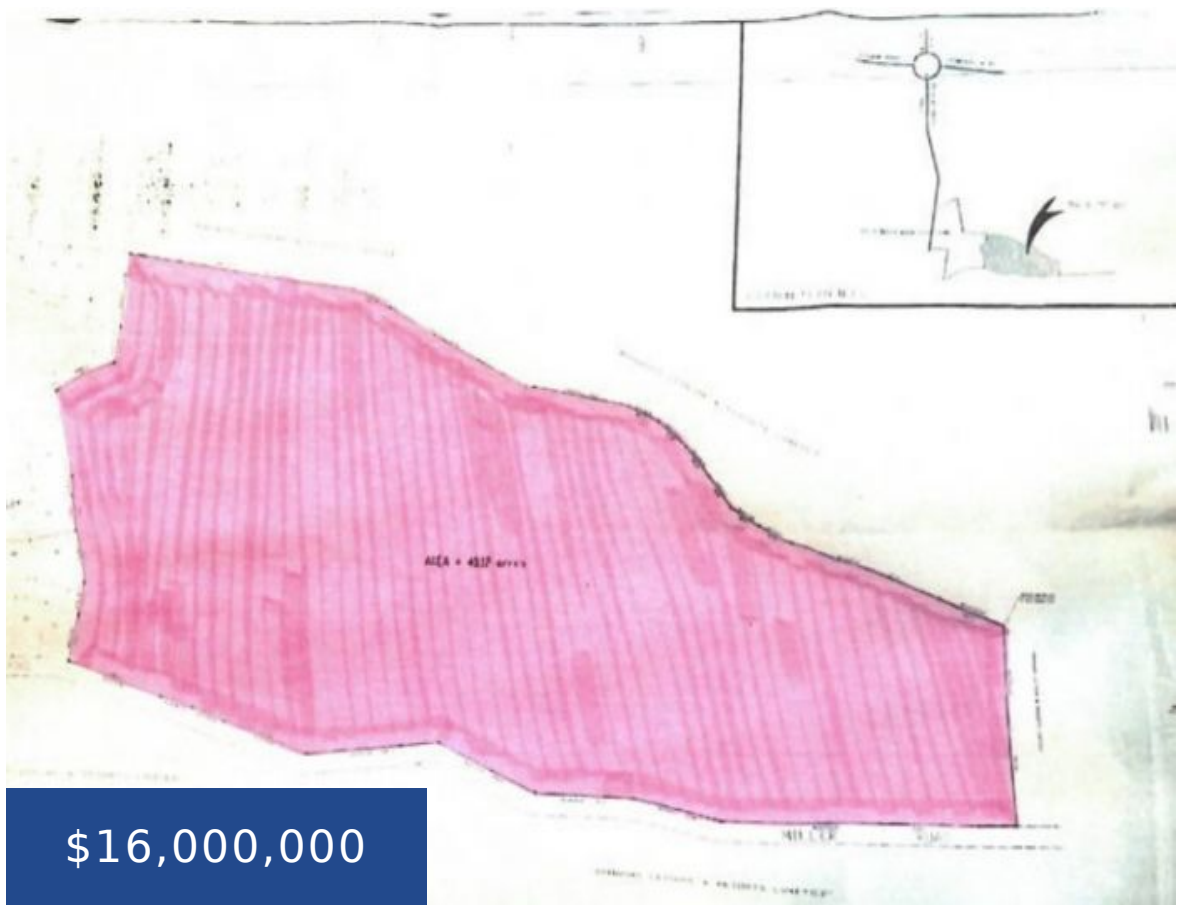

CORAL HARBOUR CANAL ACREAGE

<https://wateredgebahamas.com>

\$16,000,000

Calling all innovative Developers, a large tract with canal and sea access that you've been longing for is here to create a world class subdivision of its kind in beautiful Via Della Rosa, Coral Harbour. The endless potential is only a deposit away to take this gem off the market and turn this awesome parcel [...]

Island: New Providence/Paradise Island

Category: Lots/Acreage

Status: For Sale, For Sale Only

District: Western

Living Area: 40.12 acres

Type: Lots/Acreage

Miscellaneous

Listing Private Notes: Tony Joudi/Larry Adams 393.7379/72 357.4459 tjoudi@coralwave.com
pastorlarryadams@hotmail.com Larry: 544.3714