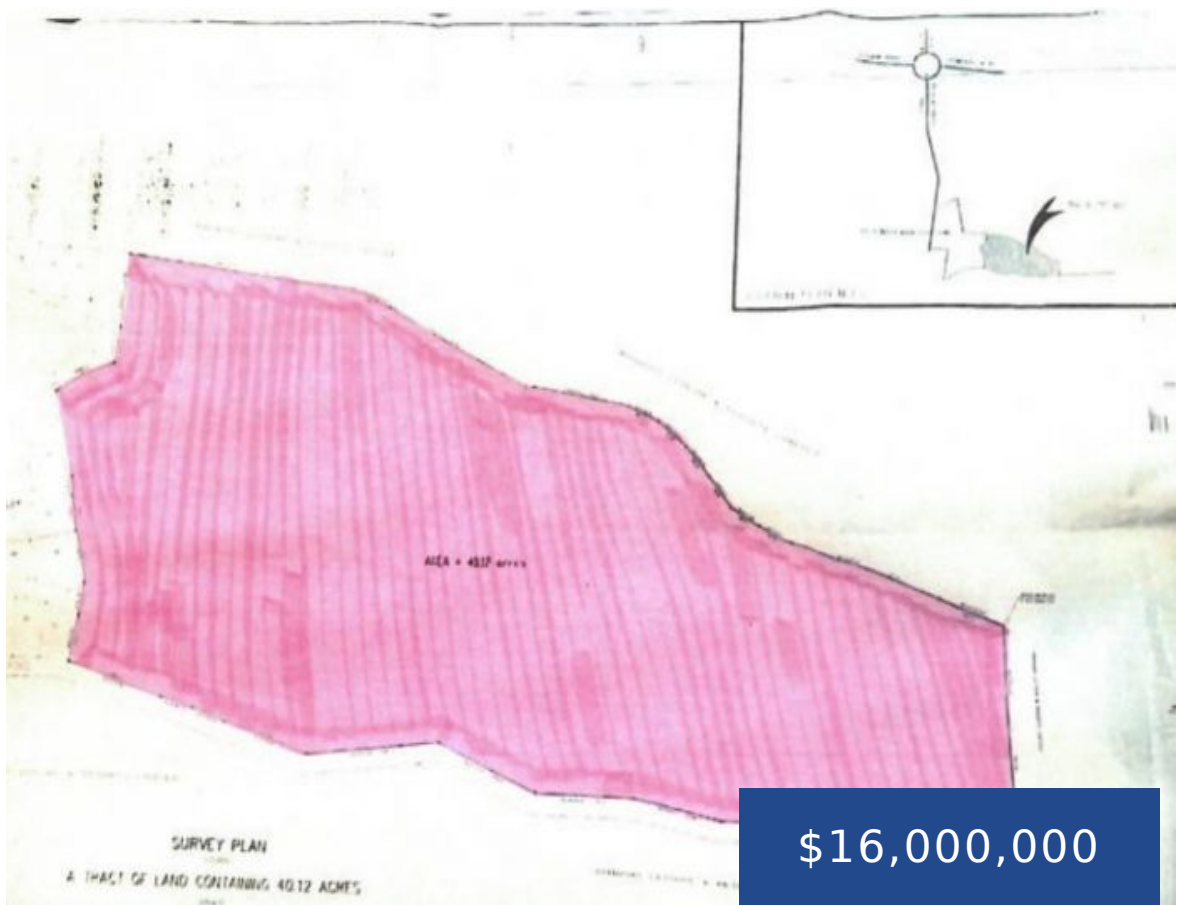

CORAL HARBOUR CANAL ACREAGE

<https://wateredgebahamas.com>

Calling all innovative Developers, a large tract with canal and sea access that you've been longing for is here to create a world class subdivision of its kind in beautiful Via Della Rosa, Coral Harbour. The endless potential is only a deposit away to take this gem off the market and turn this awesome parcel [...]

- Lots/Acreage
- Lots/Acreage
- For Sale, For Sale Only

Basics

Listing Number: VA210702
Island: New Providence/Paradise Island
Category: Lots/Acreage
Status: For Sale, For Sale Only

District: Western
Living Area: 40.12 acres
Type: Lots/Acreage