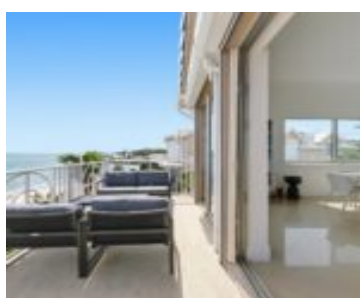

CONDO PALM SHORES NEW PROVIDENCE/PARADISE ISLAND

<https://wateredgebahamas.com>

Located directly on Love Beach, this top-floor penthouse condo at Palm Shores has unmatched views and an open, modern feel. The condo features three bedrooms and three and a half bathrooms, including a master bedroom with direct ocean views and a large en-suite. The updated living, dining, and kitchen spaces also look out to the [...]

- 3 beds
- 3 baths
- Condo
- Condo
- For Rent Only
- 2200 sq ft

Basics

Call us now

Phone: 242.424.4448
Email: info@wateredgebahamas.com
Address: Nassau, Bahamas

**WaterEdge
Realty**

Rental Amount: 10000
Location: Love Beach
Island: New Providence/Paradise Island
Lot Number: -
Category: Condo
Type: Condo
Bedrooms: 3 beds
Area: 2200 sq ft
Year built: 2009