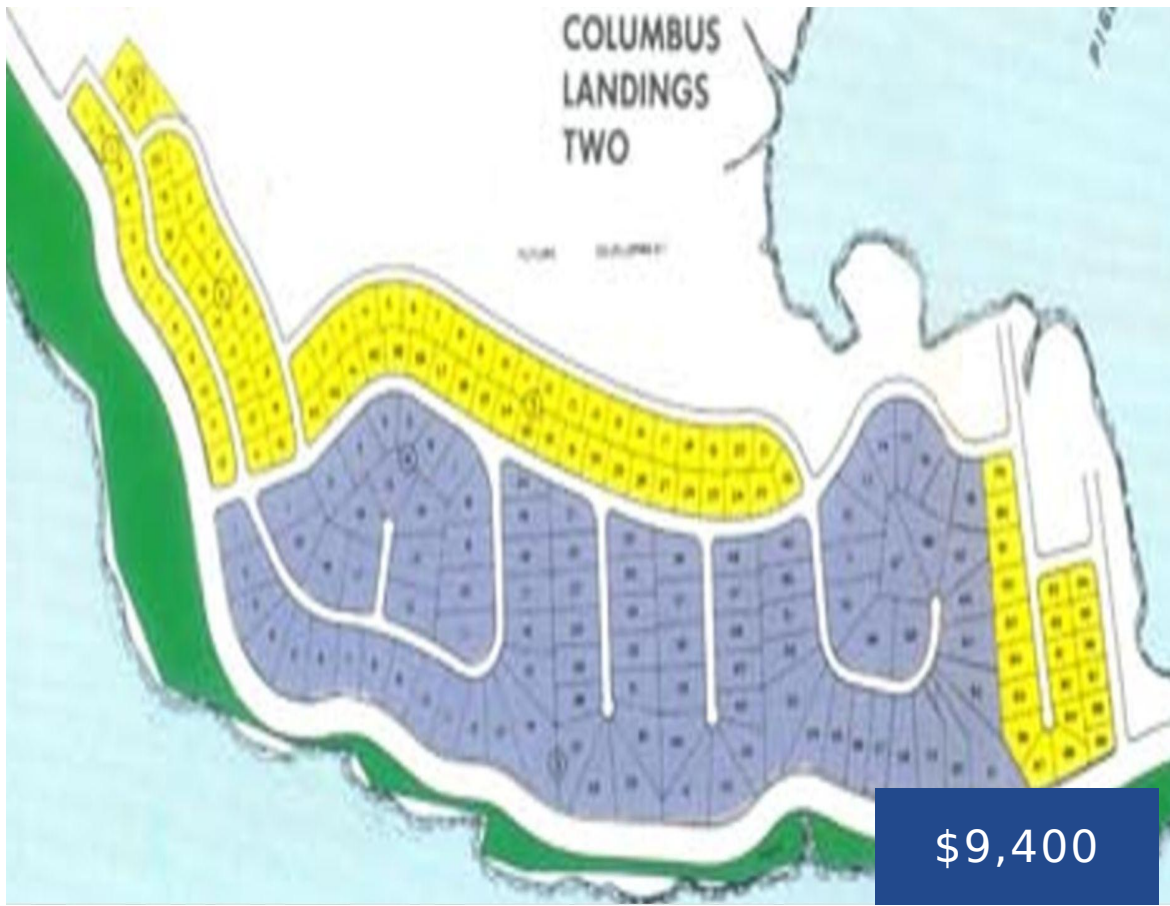

COLUMBUS LANDINGS TWO SAN SALVADOR

<https://wateredgebahamas.com>

Prime Vacant Lot in Columbus Landings Two, San Salvador, Bahamas Discover an exceptional investment opportunity in the growing subdivision of Columbus Landings Two, San Salvador. This vacant lot offers the perfect chance to build your dream home, vacation retreat, or secure a valuable piece of Bahamian real estate for the future. Nestled in a developing [...]

Island: San Salvador

Block: 1

Category: Lots/Acreage

Status: For Sale Only

Bathrooms: 0 baths

Lot size: 9400 sq ft

Location: Columbus Landings

Lot Number: 1

Construction: None

Type: Lots/Acreage

Bedrooms: 0 beds

Area: 9400 sq ft

Property Features

Amenities: None

Exterior Finish: None

Water: Other