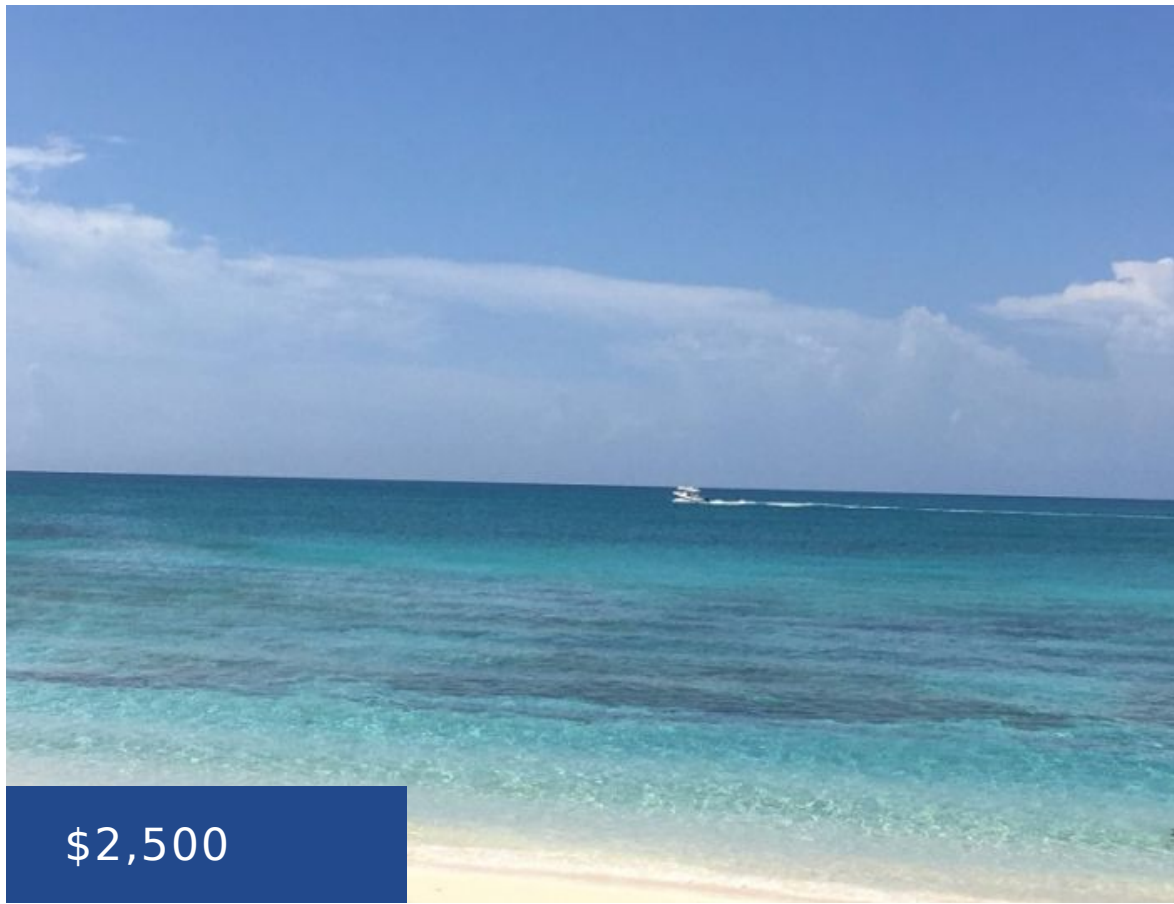

CABLE BEACH TURN-KEY COTTAGE RENTAL

<https://wateredgebahamas.com>

Cozy 2bed 2bath turn-key cottage in a highly desirable gated community in the Cable Beach area. This airy space is well designed where you can enjoy safe, secure and peaceful living both indoors and outdoors. This acreage hosts a total of only 8 lovely cottages. Featuring a large modern kitchen with granite countertops and lots [...]