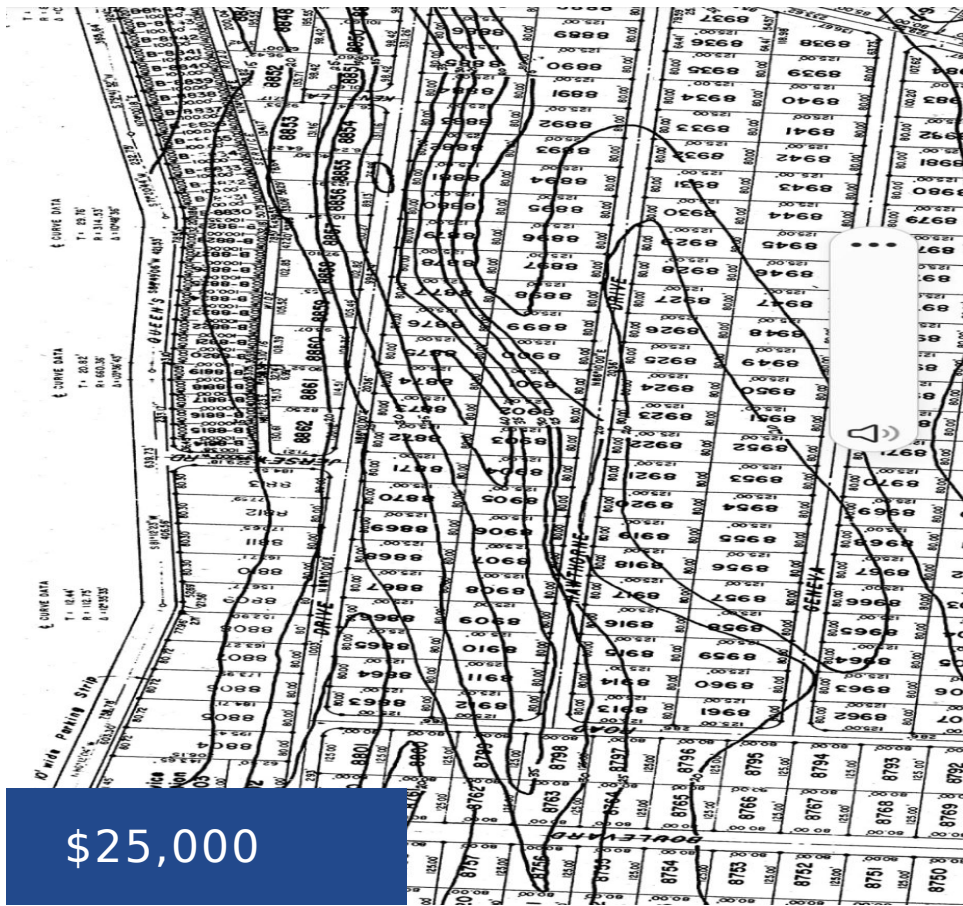

# BAHAMA SOUND EXUMA & EXUMA CAYS

<https://wateredgebahamas.com>

Bahamas Sound #12 Lot 8959

- 0 beds
- 0 baths
- Lots/Acreage
- Lots/Acreage
- For Sale Only
- 10000 sq ft

**Call us now**

Phone: 242.424.4448  
Email: [info@wateredgebahamas.com](mailto:info@wateredgebahamas.com)  
Address: Nassau, Bahamas

## Basics

**Location:** Bahama Sound

**Island:** Exuma & Exuma Cays

**Construction:** None

**Type:** Lots/Acreage

**Bedrooms:** 0 beds

**Area:** 10000 sq ft

**Subdivision:** Bahama Sound 12

**Lot Number:** 8959

**Category:** Lots/Acreage

**Status:** For Sale Only

**Bathrooms:** 0 baths

**Lot size:** 10000 sq ft

---