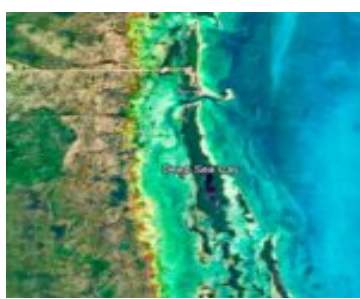

# ABACO DEEP SEA CAY ACRES ABACO

https://wateredgebahamas.com

impeccable, Luxurious, Breath-taking Abaco, Deep Sea Cay, 33 acres for your beach resort. you can have an exclusive beach resort on this fantastic cay. you can have a world class marina, with swimming pools, fishing, water sports, many townhouses, a golf course, boats and world class visitors. Call us today! Hurry before it is gone!

## Miscellaneous

**Legal Description:** Abaci Bahamas, 200-acre parcel on Deep Sea Cay, just off the coast of Marsh Harbour Abaco.

**Site Influences:** Central location,Easy Access,Family Oriented,Golf Course Nearby,View - Ocean,Treed Lot,Quiet Area,Seniors Oriented,Waterfront - Ocean,Marina Nearby,Pets Allowed