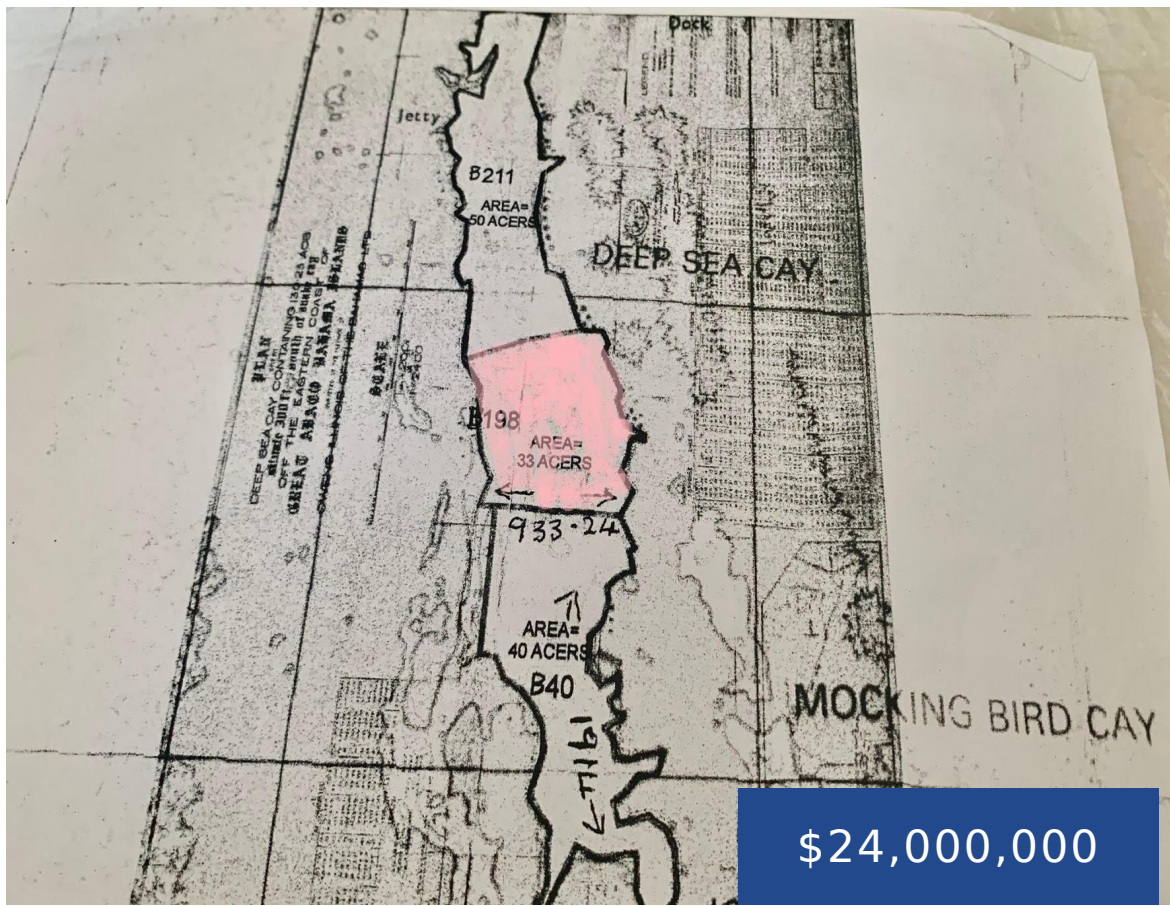

# ABACO DEEP SEA CAY ACRES ABACO

https://wateredgebahamas.com

impeccable, Luxurious, Breath-taking Abaco, Deep Sea Cay, 33 acres for your beach resort. you can have an exclusive beach resort on this fantastic cay. you can have a world class marina, with swimming pools, fishing, water sports, many townhouses, a golf course, boats and world class visitors. Call us today! Hurry before it is gone!

## Miscellaneous

**Legal Description:** Abaci Bahamas, 200-acre parcel on Deep Sea Cay, just off the coast of Marsh Harbour Abaco.

**Site Influences:** Central location,Easy Access,Family Oriented,Golf Course Nearby,View - Ocean,Treed Lot,Quiet Area,Seniors Oriented,Waterfront - Ocean,Marina Nearby,Pets Allowed