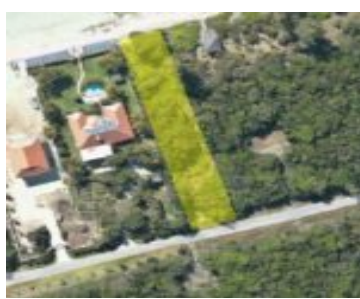

# 6B-T TURTLE REEF COVE GRAND BAHAMA/FREEPORT

<https://wateredgebahamas.com>

**\$225,000**

This beautiful beachfront vacant land situated in Turtle Reef Subdivision on East Grand Bahama is an excellent investment opportunity. 25 minutes outside of freeport , you can own a piece of your own paradise with flexible options in an area that offers open zoning.Contact us today for more information!!!

## Basics

**Location:** High Rock

**Category:** Acreage

**Status:** For Sale Only

**Island:** Grand Bahama/Freeport

**Type:** Land Only