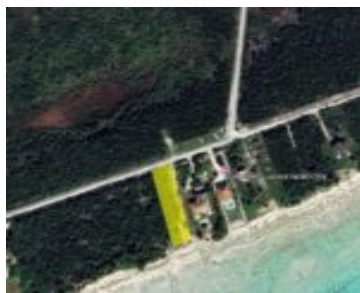

# 6B-T TURTLE REEF COVE GRAND BAHAMA/FREEPORT

<https://wateredgebahamas.com>

**\$225,000**

This beautiful beachfront vacant land situated in Turtle Reef Subdivision on East Grand Bahama is an excellent investment opportunity. 25 minutes outside of freeport , you can own a piece of your own paradise with flexible options in an area that offers open zoning.Contact us today for more information!!!