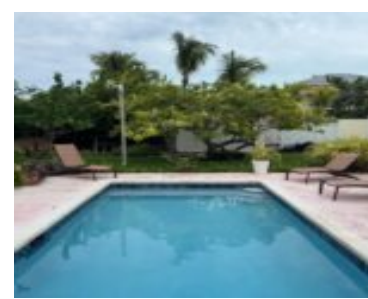

58 YAMACRAW HILL ROAD NEW PROVIDENCE/PARADISE ISLAND

<https://wateredgebahamas.com>

2 story home 6 bed 4 1/2 bath, pool, backup generator and ocean view. 3 minutes from Palm cay and or Saint Andrews. Ample parking and shared apartment. Comes furnished with appliances.

- 6 beds
- 4 baths
- Half Duplex
- Half Duplex
- For Rent Only
- 5500 sq ft

Basics

Call us now

Phone: 242.424.4448
 Email: info@wateredgebahamas.com
 Address: Nassau, Bahamas

**WaterEdge
 Realty**

Rental Amount: 9000
Location: Yamacraw
Island: New Providence/Paradise Island
Lot Number: 58
Lot Depth: 400
Construction: Concrete Block
Category: Half Duplex
SqFt Total 1st Floor: 4500
Total Finished Floor Area: 5000
Status: For Rent Only
Bathrooms: 4 baths
Lot size: 40000 sq ft

Property Features

Amenities: Swimming Pool, Fully Walled, Stand-by Generator, Furnished, Hurricane Windows

Exterior Finish: Finished Concrete

Water: City

Flooring: Ceramic Tile

Roof: Bermuda

Air conditioning (Condo): Central