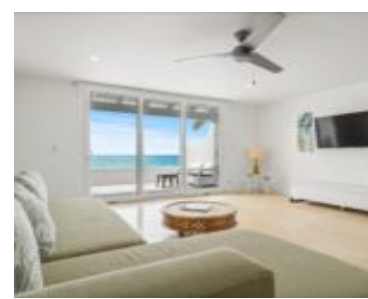

# 43 DELAPORTE POINT NEW PROVIDENCE/PARADISE ISLAND

<https://wateredgebahamas.com>

Welcome to your seaside sanctuary! This beautifully designed 3-bedroom townhome in Delaporte Point offers a perfect blend of comfort and style, with breathtaking ocean views. As you step inside, you are welcomed by an airy living room adorned with stylish decor, where large windows invite abundant natural light and showcase sweeping vistas of the ocean. [...]