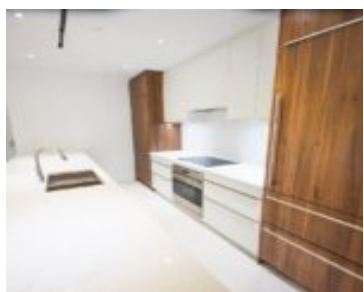

# 408 ONE CABLE BEACH NEW PROVIDENCE/PARADISE ISLAND

<https://wateredgebahamas.com>

Located within walking distance to Baha Mar Resort, grocery shopping, restaurants, and nightlife, this fully furnished, turnkey two bedroom, two bathroom residence features a clean design and oversized terrace overlooking the pool and beach area. The chef's kitchen is fully equipped with top of the line Wolf and Sub Zero appliances, custom German cabinetry, and [...]

## Property Features

**Amenities:** Garden Area,Swimming Pool,Kitchen Built-in(s),Main Level Entry,Fully Walled,Cable,Stand-by Generator,24 Hour Security,Night Security,Furnished,Hurricane Windows

**Style:** Apartment